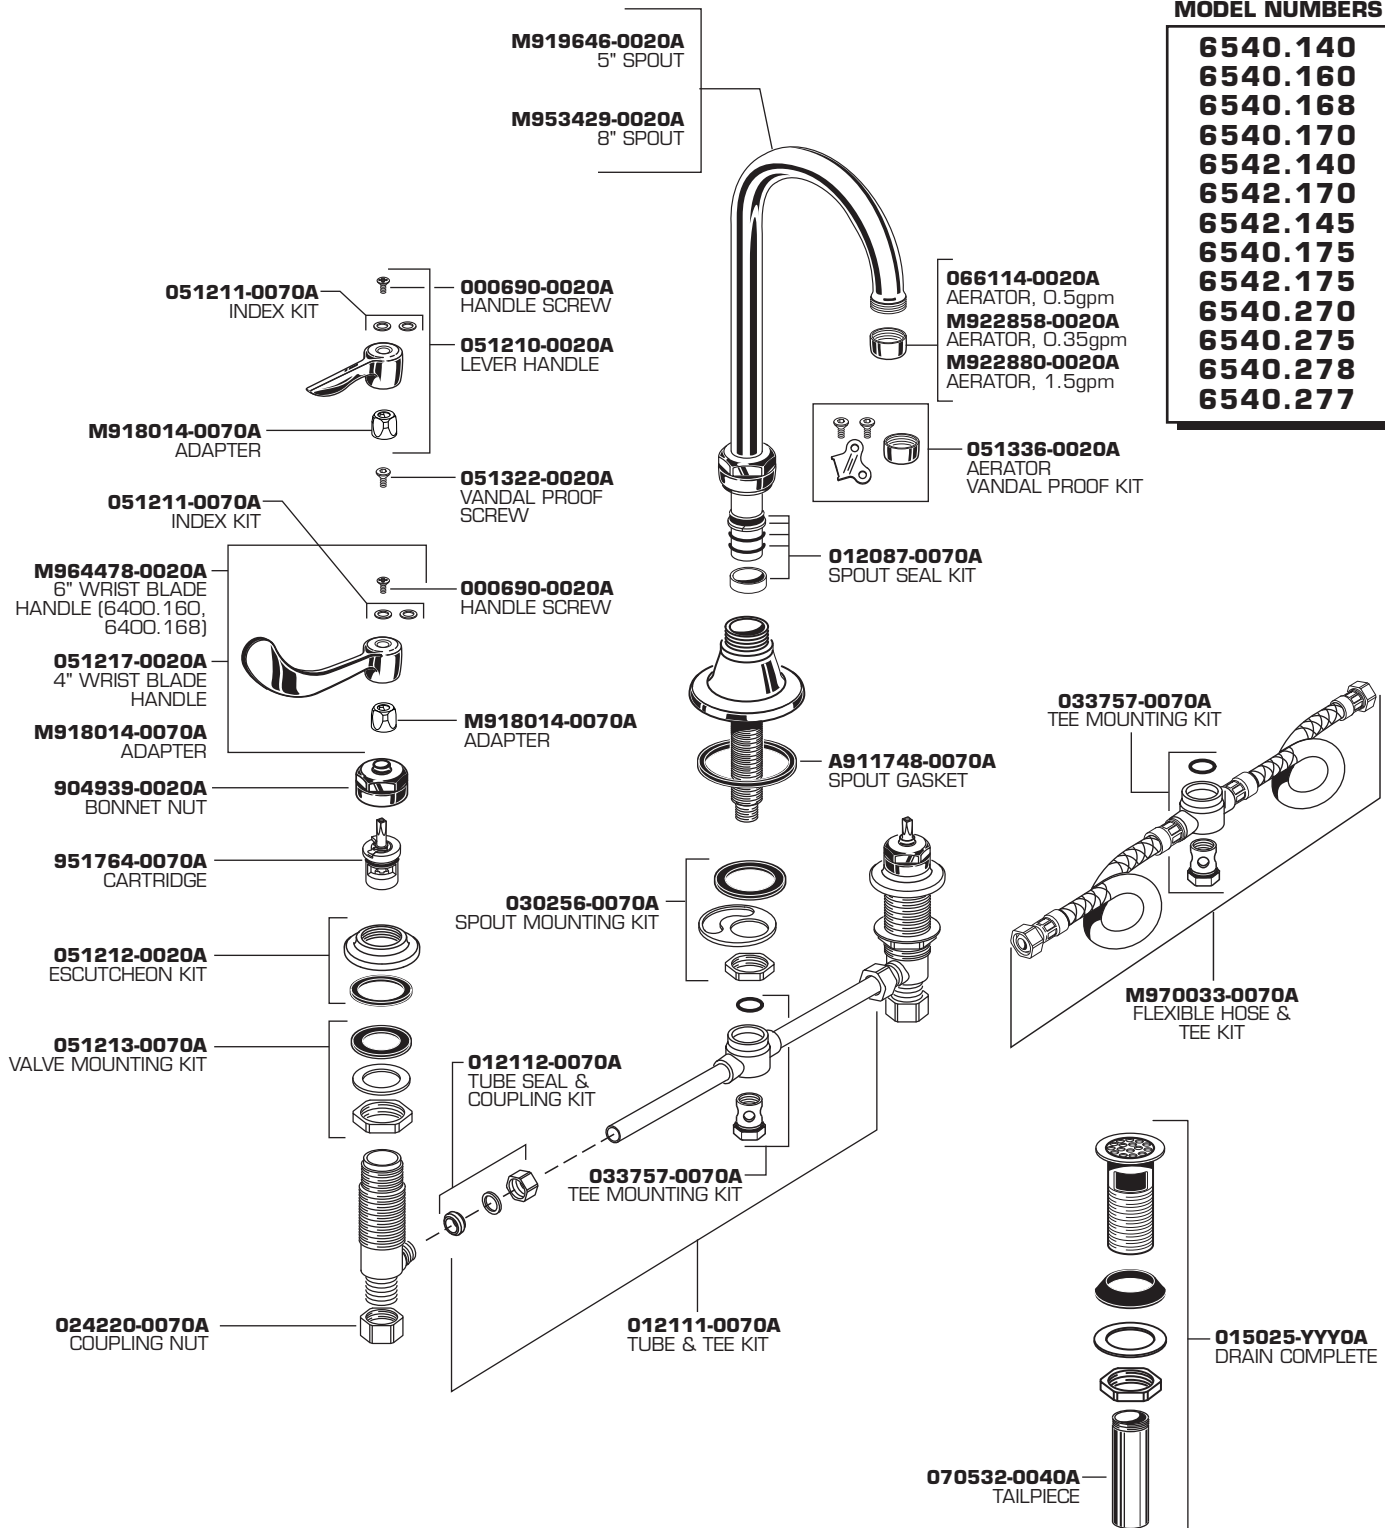

American Standard

MONTERREY
SPREAD LAVATORY
FAUCETS

MODEL NUMBERS

- 6540.140
- 6540.160
- 6540.168
- 6540.170
- 6542.140
- 6542.170
- 6542.145
- 6540.175
- 6542.175
- 6540.270
- 6540.275
- 6540.278
- 6540.277