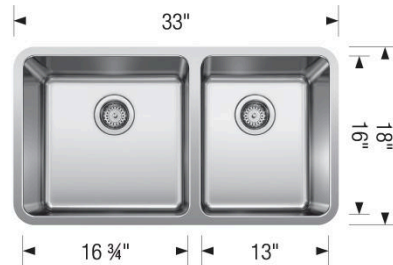

Sink Specifications

FORMERA 1³/₄

Stainless steel Satin Finished

Color	SKU
Satin Finished	442769

Design and Planning Tips

- Min cabinet size: 36 in
- Bowl depth: 9 in (229.0 mm)

What is included:

Installation instructions, Sink template, Limited lifetime warranty, Drain NOT included., Sink clips are not included and may be purchased separately.

Outside Cabinet: 36"

Bowl Depth: 9"

Cutout Size: Template provided 1/8" reveal

Codes/Standards: ASME A112.19.3-2017/CSA B45.4-17

Warranty

BLANCO offers a limited lifetime warranty on all sinks and faucets, as well as a one-year warranty on all custom accessories.