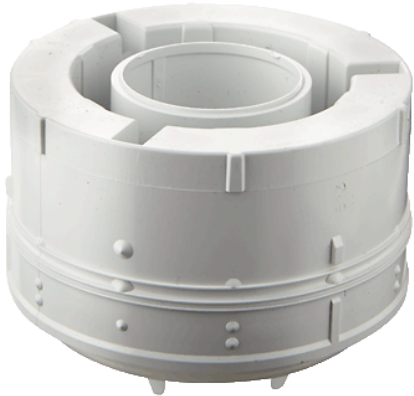

# Outlet piston

MODEL # 43544

*Pure Freude an Wasser*

GROHE America, Inc | 200 North Gary Avenue, Suite G, Roselle, IL 60172  
Phone: +1 (800) 444-7643 | Fax: +1 (800) 225-2778 | us-customerservice@grohe.com

**Product Description:**  
Outlet piston

**Standard Specification:**

**Color:**  
□ 43544 000