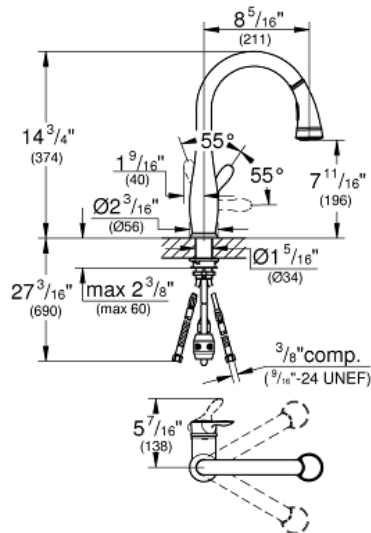

PARKFIELD  
Single-Handle Kitchen Faucet  
MODEL # 30213001

Pure Freude  
an Wasser

GROHE

ADA

**Product Description:**  
**PARKFIELD**  
**Single-Handle Kitchen Faucet**

**Standard Specification:**

- Single hole installation
- Swivel Spout
- Swivel area 360°
- **Pull-out Dual Spray Control** - switches back and forth between regular flow and spray
- Ball joint glideflex hose
- Integrated non-return valve
- Automatic return to aerator
- Stainless steel flex lines
- Quick installation system
- Protected against backflow
- **SpeedClean** anti-lime system
- **GROHE SilkMove** 1.4" (35 mm) ceramic cartridge
- With integrated temperature limiter
- **GROHE StarLight** finish
- Single lever handle
- Forward rotation lever, does not hit backsplash
- Weight operated pull back mechanism for hose
- 360° Ball-joint on hose for flexible handling of spray head
- Forward rotation lever, does not hit backsplash
- Max Flow Rate: 1.75 gpm (6.6 L/min)

**Applicable Codes & Standards:**

- Energy Policy Act of 1992
- NSF 61
- ASME A112.18.1/CSA B125.1
- US Federal and State material regulations
- ICC/ANSI A117.1

**Color:**

- 30213001 StarLight Chrome