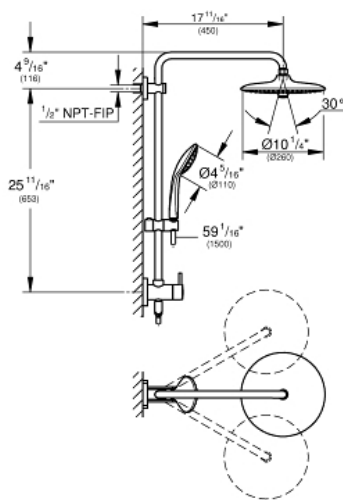

RETROFIT SYSTEM 260 Shower System

MODEL # 27867001

Pure Freude
an Wasser

GROHE

Product Description: RETROFIT SYSTEM 260 Shower System

Standard Specification:

- Consisting of:
- 17 3/4" horizontal swivel shower arm
- Switch between hand shower and shower head shower via built-in diverter
- Allows change between:
- Head shower Euphoria 260 (26 457)
- 3 adjustable sprays
- Rain, SmartRain, Jet
- With ball joint
- Rotation angle $\pm 15^\circ$
- Euphoria 110 handshower (27239)
- Spray pattern: Rain
- Adjustable height bar with gliding element
- Distance between diverter and upper bracket: 25 3/4" (653 mm)
- Rotaflex shower hose (59") (28 417)
- Angle adapter to prevent hose interfering with shower valve
- 2.5 gpm (9.5 l/min) flow limiter
- **GROHE DreamSpray** perfect spray pattern
- **GROHE StarLight** chrome finish
- **SpeedClean** anti-lime system
- Inner WaterGuide for a longer life
- Twistfree to prevent hose from twisting
- Min. recommended pressure: 15 psi (1.0 bar)
- System includes 2 back flow preventers
- Optional compensation disc (26 030) available for uneven wall installation
- Optional height extension (26 464) available for raising the shower head