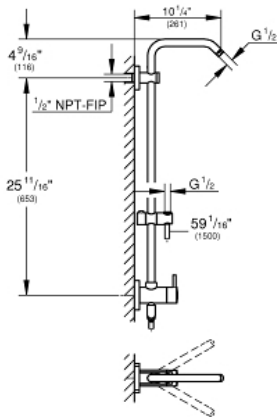

RETRO-FIT SYSTEM Shower System

MODEL # 26487000

Pure Freude
an Wasser

GROHE

Product Description: RETRO-FIT SYSTEM Shower System

Standard Specification:

- Optional fixed or 45° swivel shower arm
- Switch between hand shower and showerhead via built-in diverter
- 6 diverter functions (2 discrete functions (non shared) + one shared function in both standard and Eco flow)
- Showerhead and hand shower (not included)
- Bar with adjustable height hand shower holder
- Distance between diverter and upper bracket: 25 3/4" (653 mm)
- Rotaflex shower hose (59") (28 417)
- Angle adapter to prevent hose interfering with shower valve
- Optional **GROHE EcoJoy** 1.8 gpm (6.6 l/min) flow limiter included
- **GROHE StarLight** chrome finish
- Inner WaterGuide for a longer life
- Twistfree to prevent hose from twisting
- Min. recommended pressure: 15 psi (1.0 bar)
- System includes 2 back flow preventers
- Optional compensation disc (26 030) available for uneven wall installation
- Optional height extension (26 464) available for raising the shower head
- CALGreen compliant

Applicable Codes & Standards:

- ASME A112.18.1/CSA B125.1
- US Federal and State material regulations

Color:

- 26487000 StarLight Chrome