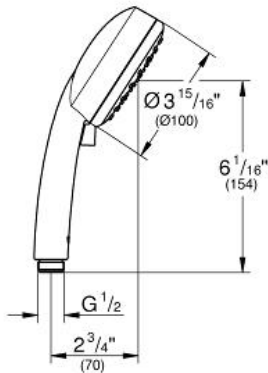

Product Description:
Handshower 2 Sprays

Standard Specification:

- 2 Adjustable spray patterns: Rain, Jet
- GROHE EcoJoy 1.75 gpm (6.6 l/min) flow limiter
- GROHE DreamSpray perfect spray pattern
- GROHE StarLight chrome finish
- Inner WaterGuide for a longer life
- SpeedClean® anti-lime system
- Universal mounting system (fits all standard shower hoses)
- Min. recommended pressure: 15 psi