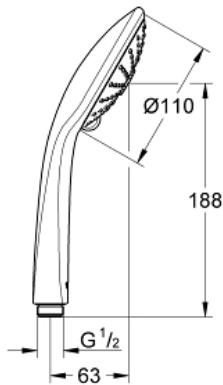

EUPHORIA 110 MASSAGE Handshower 3 Sprays

MODEL # 27239001

Pure Freude
an Wasser

GROHE

Product Description:
EUPHORIA 110 MASSAGE
Handshower 3 Sprays

Standard Specification:

- 4 5/8" Face
- 3 Adjustable sprays: Rain, Massage & SmartRain
- 2.5 gpm (9.5 l/min) flow limiter
- **GROHE DreamSpray** perfect spray pattern
- **GROHE SprayDimmer** (flow rate reduction)
- **GROHE StarLight** chrome finish
- Spray plate white
- **SpeedClean** anti-lime system
- Inner WaterGuide for a longer life
- Universal mounting system (fits all standard shower hoses)
- Min. recommended pressure: 15 psi (1.0 bar)

Applicable Codes & Standards:

- Energy Policy Act of 1992
- ASME A112.18.1/CSA B125.1

Color:

- 27239001 StarLight Chrome