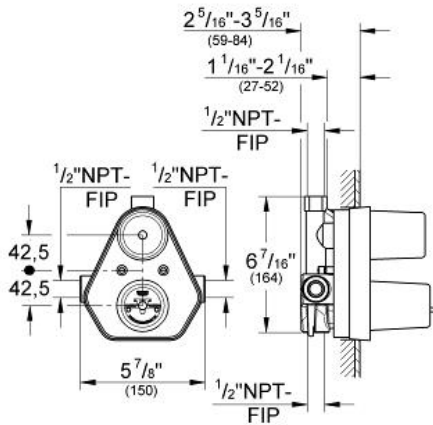

Thermostat Shower Valve

MODEL # 34240000

Pure Freude
an Wasser