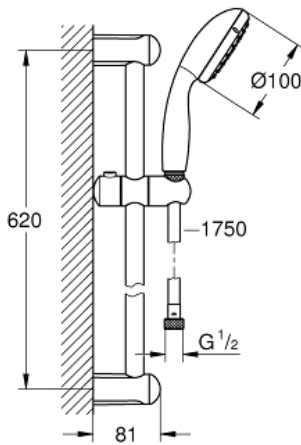

# NEW TEMPESTA 100 Shower Rail Set 2 Sprays

MODEL # 2759810E

Pure Freude  
an Wasser

**Product Description:**  
NEW TEMPESTA 100  
Shower Rail Set 2 Sprays

**Standard Specification:**

- Consisting of:
- Hand shower New Tempesta 100 (27 597 10E)
- 24" shower bar (27 523)
- RelaxaFlex 69" plastic shower hose (28 154)
- **GROHE EcoJoy** 1.5 gpm (5.7 l/min) flow restrictor
- **GROHE DreamSpray** perfect spray pattern
- **GROHE StarLight** chrome finish
- **SpeedClean** anti-lime system
- Inner WaterGuide for a longer life
- Min. recommended pressure: 15 psi (1.0 bar)

**Applicable Codes & Standards:**

- Energy Policy Act of 1992
- ASME A112.18.1/CSA B125.1
- EPA WaterSense®

**Color:**

- 2759810E StarLight Chrome