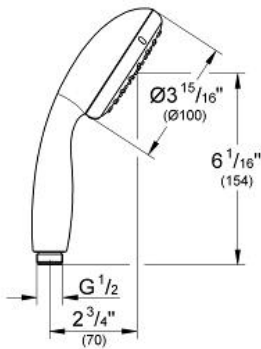

Product Description: Handshower 2 Sprays

Standard Specification:

- 2 Adjustable spray patterns: Rain, Jet
- GROHE EcoJoy 1.75 gpm (6.6 l/min) flow limiter
- GROHE DreamSpray perfect spray pattern
- GROHE StarLight finish
- SpeedClean® anti-lime system
- Inner WaterGuide for a longer life
- Universal mounting system (fits all standard shower hoses)
- Min. recommended pressure: 15 psi