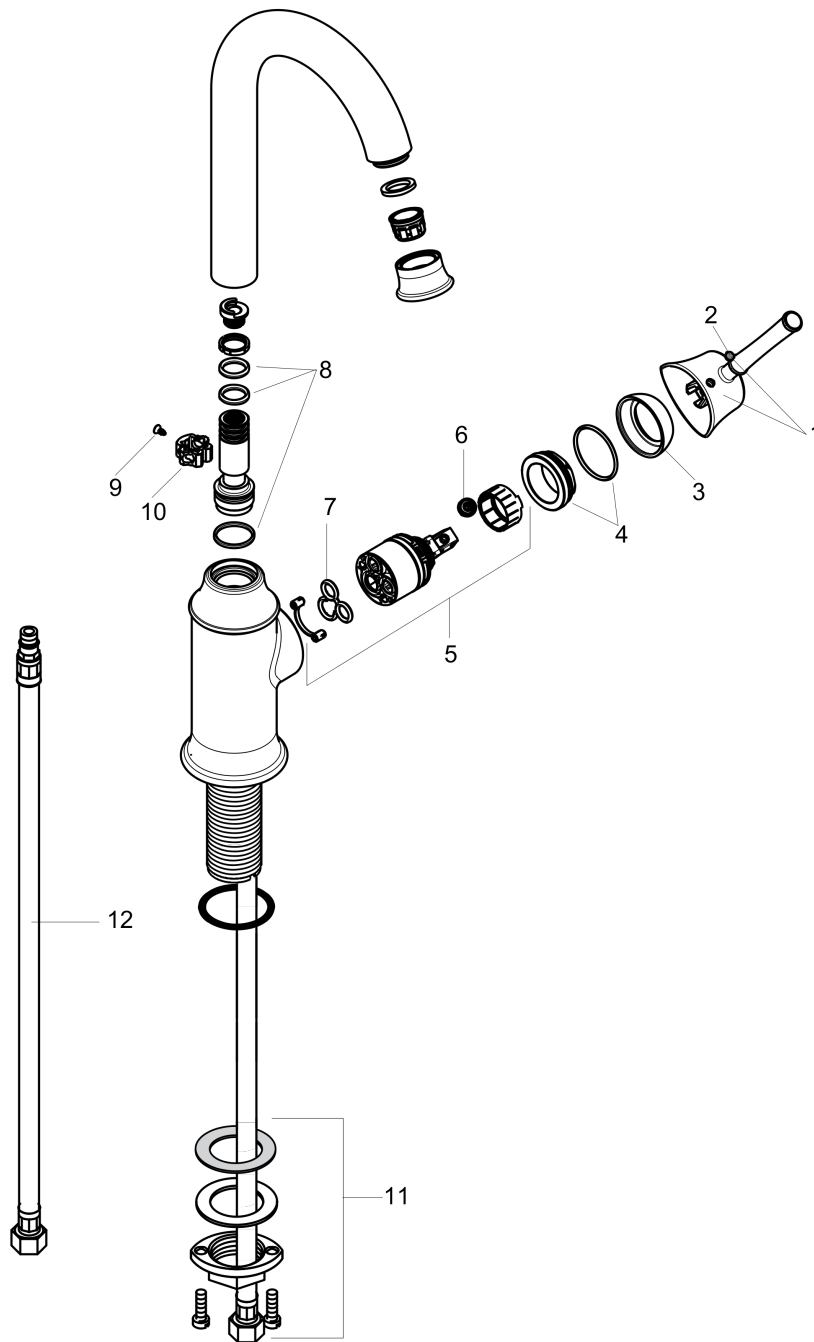

Talis C  
 Bar Faucet, 1.5 GPM  
 Finishes : rubbed bronze

Part no. : 04217920

Exploded drawing

Year of production: >10/18

**Talis C**  
**Bar Faucet, 1.5 GPM**  
 Finishes : **rubbed bronze**

Part no. : **04217920**

## Spare parts list

Year of production: >10/18

Pos.	Description	Part no.	Price	PU
1	handle	95900920	-	1
2	screw cover	96338000	-	1
3	flange	97406920	-	1
4	nut	96461000	-	1
5	cartridge, assy	92730000	-	1
6	locking screw for handle	96059000	-	1
7	seal	95008000	-	1
8	sealing set	92646000	-	1
9	screw	97662000	-	1
10	axialring	97558000	-	1
11	fixing set (Ø 34)	95049000	-	1
12	connection hose 35½" M8x0,75 3/8"	96316001	-	1