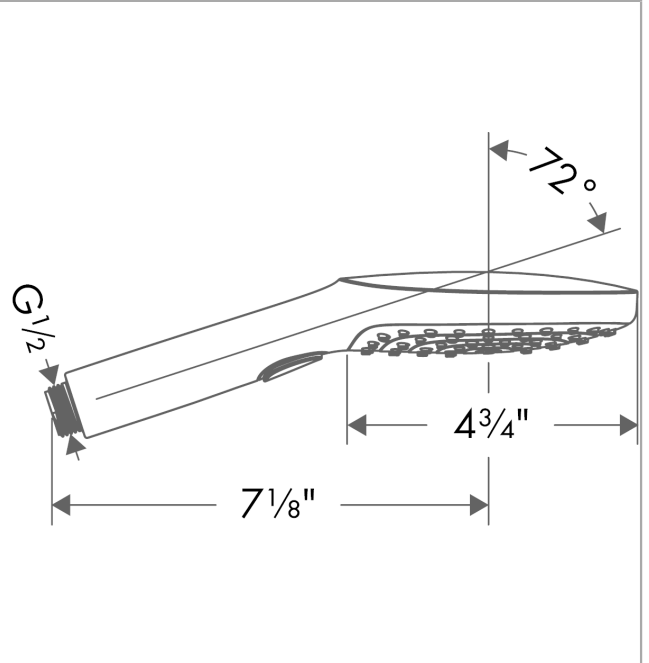

**Raindance Select E**  
**Handshower 120 3-Jet, 2.5 GPM**  
 Finishes : **white/chrome** Part no. : **26521401**

**Description**

**Features**

- Select button for comfortable alternation of spray modes
- 78 no-clog spray channels
- Spray modes: RainAir, Rain, Whirl
- Flow: 2.5 GPM (9.5 L/Min)
- Fully-finished matching spray face

**Item details**

List Price \$ 149.00

**Technology**

**Compliance**

**Product image**

**Scale drawing**

**Raindance Select E**  
**Handshower 120 3-Jet, 2.5 GPM**  
Finishes : **white/chrome** Part no. : **26521401**

Exploded drawing

Year of production: >12/12

**Raindance Select E**  
**Handshower 120 3-Jet, 2.5 GPM**  
 Finishes : **white/chrome** Part no. : **26521401**

**Spare parts list**

Year of production: >12/12