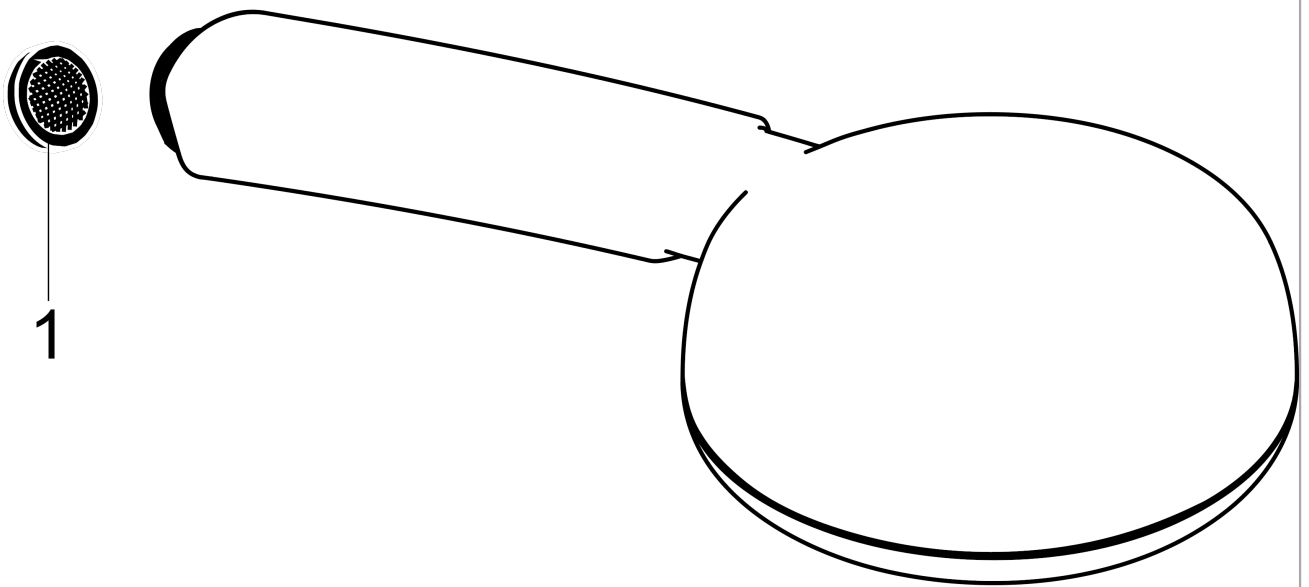

Crometta 100
Handshower Vario-Jet, 1.8 GPM
 Finishes : **white/chrome** Part no. : **26832401**

Description

Features

- 85 no-clog spray channels
- Spray modes: Vario-Jet (spray zones of variable intensity)
- Flow: 1.8 GPM (6.8 L/Min)
- Easy-to-clean white spray face

Item details

List Price \$ 63.00

Technology

Compliance

Product image

Scale drawing

Crometta 100
Handshower Vario-Jet, 1.8 GPM
Finishes : **white/chrome** Part no. : **26832401**

Exploded drawing

Year of production: >01/18

Crometta 100
Handshower Vario-Jet, 1.8 GPM
 Finishes : **white/chrome** Part no. : **26832401**

Spare parts list

Year of production: >01/18

Pos.	Description	Part no.	Price	PU
1	filter packing	94246000	-	1