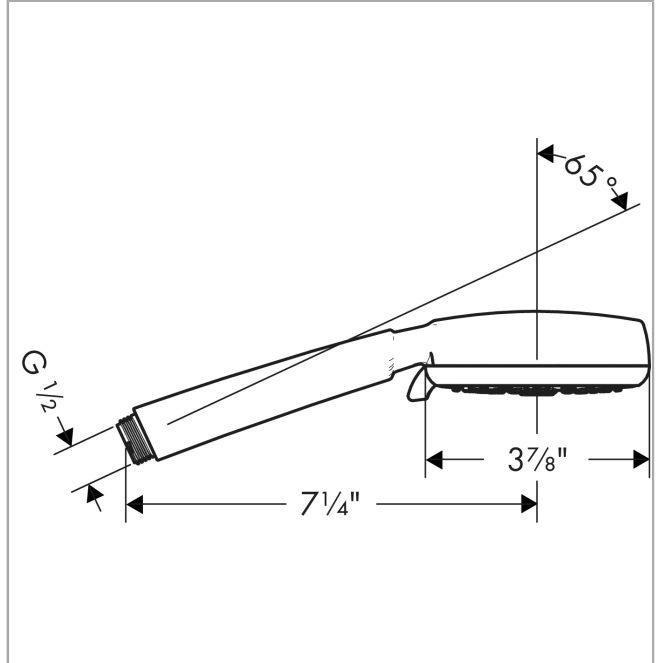

Crometta 100
Handshower Vario-Jet, 1.8 GPM
 Finishes : **white/chrome** Part no. : **26832401**

Description

Features

- 85 no-clog spray channels
- Spray modes: Vario-Jet (spray zones of variable intensity)
- Flow: 1.8 GPM (6.8 L/Min)
- Easy-to-clean white spray face

Item details

List Price \$ 63.00

Technology

Compliance

Product image

Scale drawing

Crometta 100
Handshower Vario-Jet, 1.8 GPM
Finishes : **white/chrome** Part no. : **26832401**

Exploded drawing

Year of production: >01/18

Crometta 100
Handshower Vario-Jet, 1.8 GPM
 Finishes : **white/chrome** Part no. : **26832401**

Spare parts list

Year of production: >01/18

Pos.	Description	Part no.	Price	PU
1	filter packing	94246000	-	1