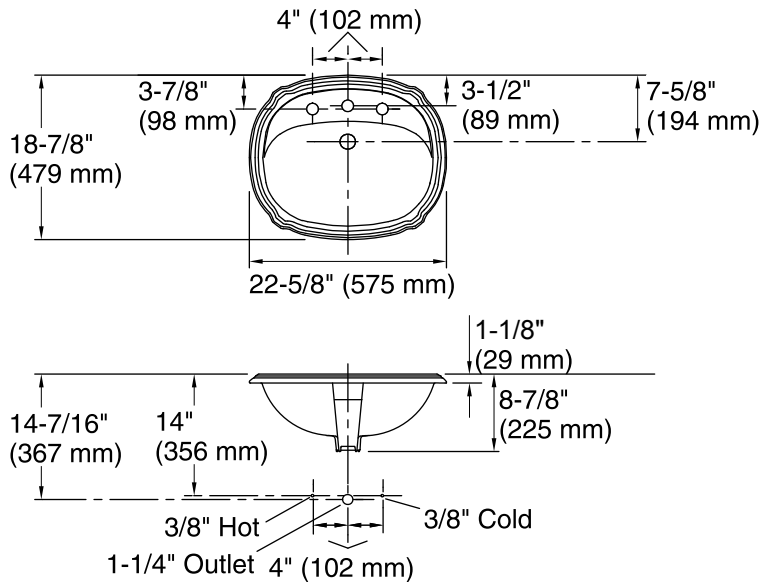

Features

- Vitreous china.
- Drop-in
- With overflow.
- 8" (203 mm) centers.
- Available with KOHLER Artist Editions designs.
- 22-5/8" (575 mm) x 18-7/8" (479 mm)

Recommended Accessories

K-8998 P-Trap

ADA CSA B651

Color	Code	Description
	0	White
	96	Biscuit
	47	Almond
	NY	Dune
	95	Ice™ Grey
	G9	Sandbar
	33	Mexican Sand™
	K4	Cashmere
	58	Thunder™ Grey
	7	Black Black™

Technical Information

All product dimensions are nominal.

Installation:	Drop-In
Bowl area	Length: 20" (508 mm) Width: 12" (305 mm) Water depth: 5" (127 mm)
Number of deck holes:	3
Faucet hole(s):	1-3/8" (35 mm)
Drain hole:	1-3/4" (44 mm)
Template:	1004223-7, required, included