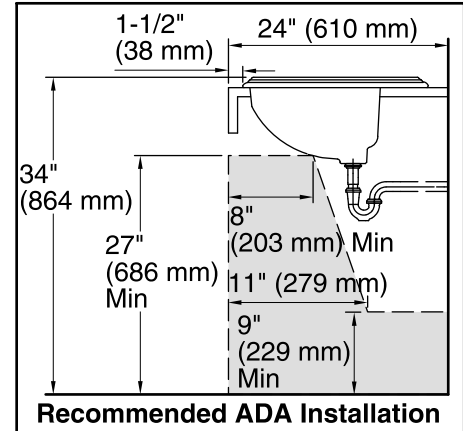

Technical Information

All product dimensions are nominal.

Installation:	Drop-In
Bowl area	Length: 20" (508 mm) Width: 12" (305 mm) Water depth: 5" (127 mm)
Number of deck holes:	3
Faucet hole(s):	1-3/8" (35 mm)
Drain hole:	1-3/4" (44 mm)
Template:	1004223-7, required, included

Notes

Install this product according to the installation instructions.

NOTICE: Countertop manufacturer or cutter must use the current product template available at www.kohler.com, or by calling 1-800-4KOHLER. Kohler Co. is not responsible for cutout errors when the incorrect cutout template is used.

ADA, CSA B651 compliant when installed to the specific requirements of these regulations.