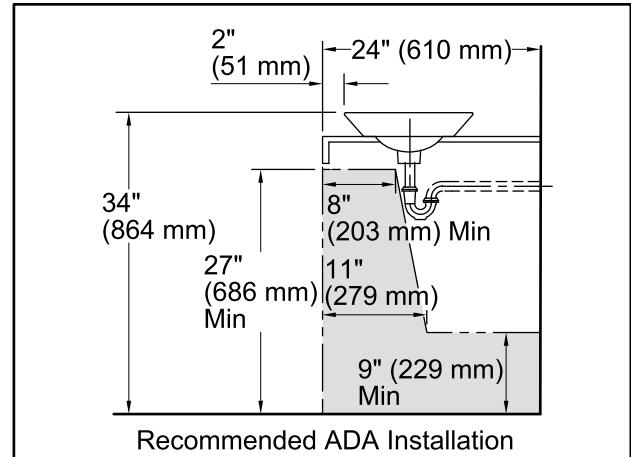

### Features

- Vitreous china.
- Available as above-counter, countertop, or wall-mount installation.
- Round basin.
- Without overflow.
- No faucet holes; requires wall- or counter-mount faucet.
- Conical Bell® Design.
- 16-1/4" (413 mm) diameter

### Technical Information

All product dimensions are nominal.

Bowl configuration:	Single
Installation:	Above-counter
Bowl area (Only)	Diameter: 15-7/8" (403 mm) Water depth: 4-1/4" (108 mm)
Drain hole:	1-3/4" (44 mm)
Template:	1002980-7, required, included

### Notes

Install this product according to the installation instructions.

Product does not have an overflow.

\*Spout must be 5" (127 mm) long (min) for adequate clearance into the bathroom sink when installed with centerline as shown.