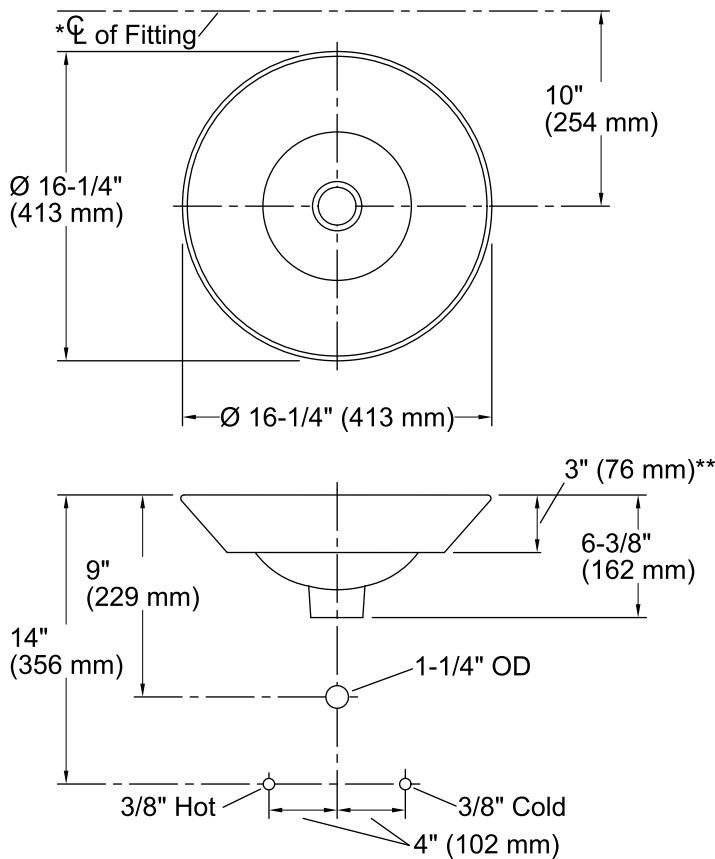

### Features

- Vitreous china.
- Available as above-counter, countertop, or wall-mount installation.
- Round basin.
- Without overflow.
- No faucet holes; requires wall- or counter-mount faucet.
- Conical Bell® Design.
- 16-1/4" (413 mm) diameter

### Technical Information

All product dimensions are nominal.

Bowl configuration:	Single
Installation:	Above-counter
Bowl area (Only)	Diameter: 15-7/8" (403 mm) Water depth: 4-1/4" (108 mm)
Drain hole:	1-3/4" (44 mm)
Template:	1002980-7, required, included

### Notes

Install this product according to the installation instructions.

Product does not have an overflow.

\*Spout must be 5" (127 mm) long (min) for adequate clearance into the bathroom sink when installed with centerline as shown.