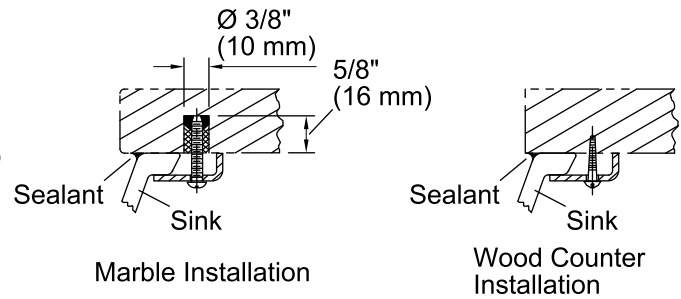

Features

- Vitreous china.
- Under-mount.
- Deep elliptical basin.
- With overflow.
- No faucet holes; requires wall- or counter-mount faucet.
- 21-1/4" (540 mm) x 12-1/4" (311 mm)

Recommended Accessories

K-8998 P-Trap

Components

Product includes:

1 193643 Basin Clamps

Additional included component/s: adjustable linkage.

ADA

Codes/Standards

ASME A112.19.2/CSA B45.1

	0	White
	96	Biscuit
	47	Almond

Note: Waterproof unprotected overhang area on the underside of wood counter.

Technical Information

All product dimensions are nominal.

- Bowl configuration: Single
- Installation: Under-mount
- Bowl area (Only) Length: 21" (533 mm)
Width: 12" (305 mm)
Water depth: 4-7/8" (124 mm)
- Drain hole: 1-3/4" (44 mm)
- Template: 1046699-7, required, not included