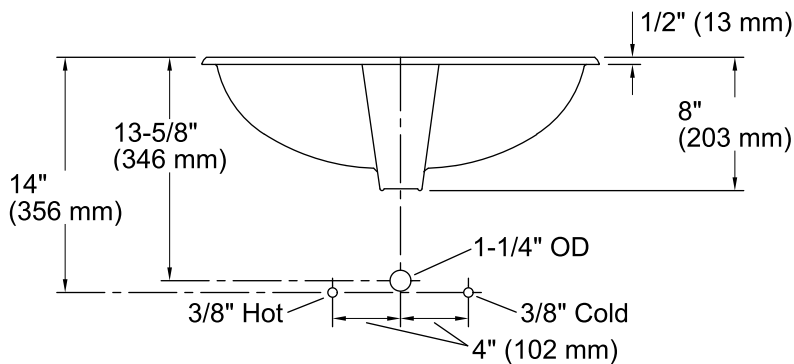

Features

- Vitreous china.
- Under-mount.
- Deep elliptical basin.
- With overflow.
- No faucet holes; requires wall- or counter-mount faucet.
- 21-1/4" (540 mm) x 12-1/4" (311 mm)

Recommended Accessories

	0	White
	96	Biscuit
	47	Almond

Note: Waterproof unprotected overhang area on the underside of wood counter.

Technical Information

All product dimensions are nominal.

- Bowl configuration: Single
- Installation: Under-mount
- Bowl area (Only) Length: 21" (533 mm)
Width: 12" (305 mm)
Water depth: 4-7/8" (124 mm)
- Drain hole: 1-3/4" (44 mm)
- Template: 1046699-7, required, not included