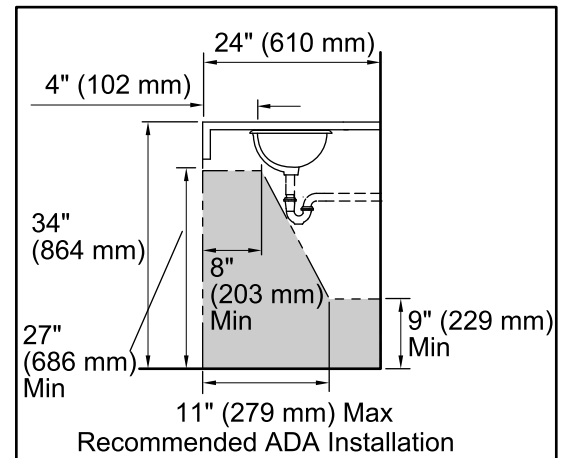

Features

- Vitreous china.
- Under-mount.
- Deep elliptical basin.
- With overflow.
- No faucet holes; requires wall- or counter-mount faucet.
- 21-1/4" (540 mm) x 12-1/4" (311 mm)

Recommended Accessories

K-8998 P-Trap

Components

Product includes:

1 193643 Basin Clamps

Additional included component/s: adjustable linkage.

ADA

Codes/Standards

ASME A112.19.2/CSA B45.1

	0	White
	96	Biscuit
	47	Almond

Note: Waterproof unprotected overhang area on the underside of wood counter.

Technical Information

All product dimensions are nominal.

- Bowl configuration: Single
- Installation: Under-mount
- Bowl area (Only) Length: 21" (533 mm)
Width: 12" (305 mm)
Water depth: 4-7/8" (124 mm)
- Drain hole: 1-3/4" (44 mm)
- Template: 1046699-7, required, not included