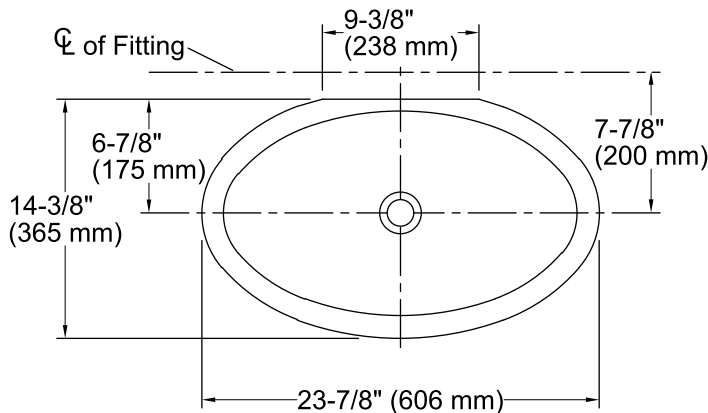

Features

- Vitreous china.
- Under-mount.
- Deep elliptical basin.
- With overflow.
- No faucet holes; requires wall- or counter-mount faucet.
- 21-1/4" (540 mm) x 12-1/4" (311 mm)

Recommended Accessories

	0	White
	96	Biscuit
	47	Almond

Note: Waterproof unprotected overhang area on the underside of wood counter.

Technical Information

All product dimensions are nominal.

- Bowl configuration: Single
- Installation: Under-mount
- Bowl area (Only) Length: 21" (533 mm)
Width: 12" (305 mm)
Water depth: 4-7/8" (124 mm)
- Drain hole: 1-3/4" (44 mm)
- Template: 1046699-7, required, not included