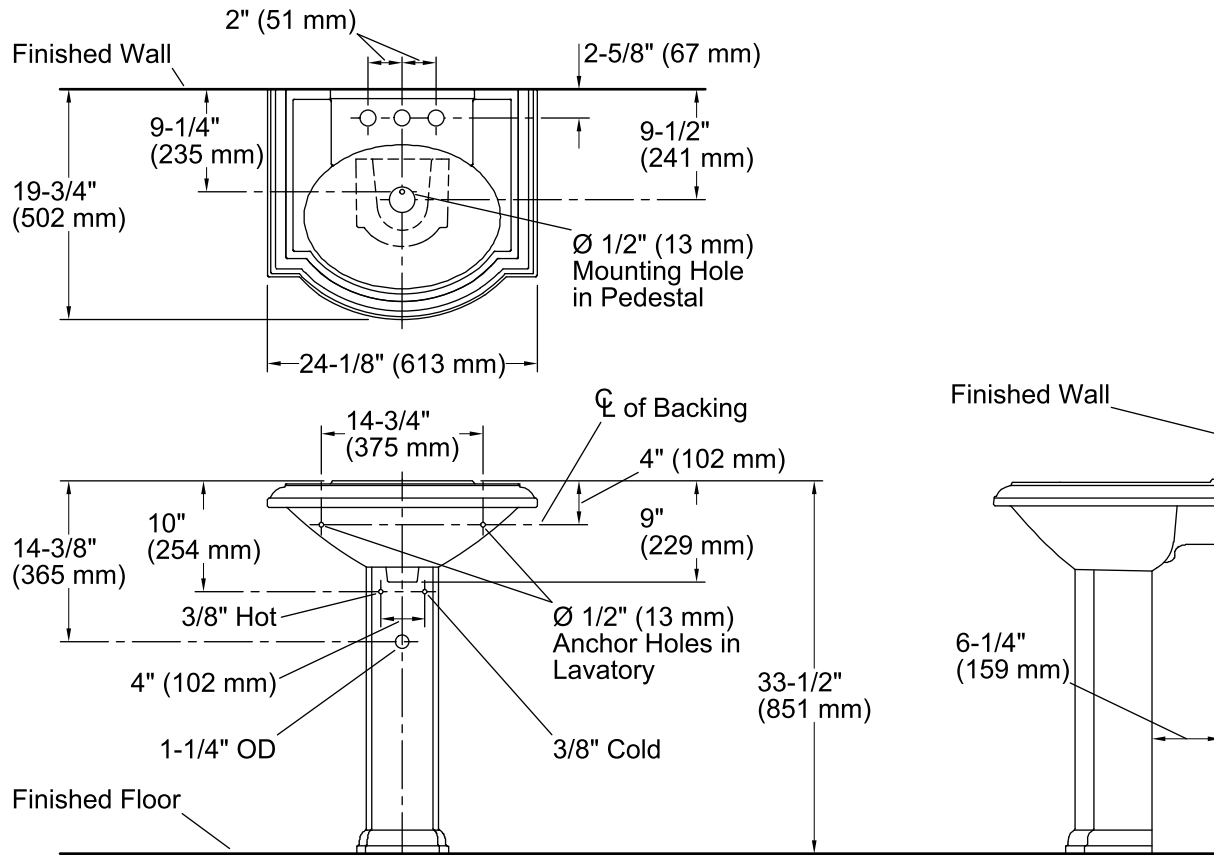

Features

- Vitreous china.
- Pedestal sink.
- Oval basin.
- With overflow.
- 4-inch centers.
- Coordinates with other products in the Devonshire collection.
- 24-1/8" (613 mm) x 19-3/4" (502 mm) x 33-1/2" (851 mm)

Technical Information

All product dimensions are nominal.

Bowl configuration:	Single
Installation:	Pedestal
Bowl area	Length: 17" (432 mm) Width: 12" (305 mm) Water depth: 4-7/8" (124 mm)
Number of deck holes:	3
Faucet hole(s):	1-1/4" (32 mm)
Drain hole:	1-3/4" (44 mm)