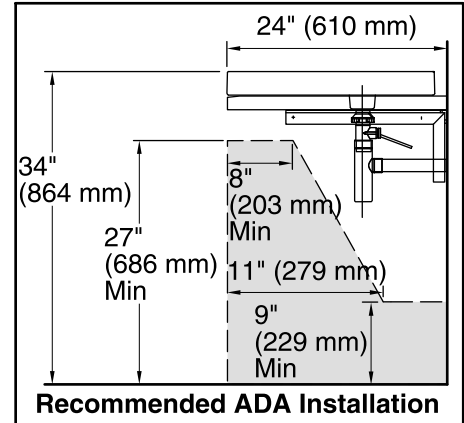

Technical Information

All product dimensions are nominal.

Installation:	Above-counter, Wall-mount
Bowl area (Only)	Length: 22" (559 mm) Width: 17-1/2" (445 mm) Water depth: 1-3/4" (44 mm)
Number of deck holes:	3
Faucet hole(s):	1-3/8" (35 mm)
Template:	1014137-7, required, included

Notes

Install this product according to the installation instructions.

Product does not have an overflow.

NOTICE: Countertop manufacturer or cutter must use the cut-out template provided with the product, or a current one provided by Kohler Co. (call 1-800-4-KOHLER). Kohler Co. is not responsible for cutout errors when the incorrect cut-out template is used.

ADA, CSA B651 compliant when installed to the specific requirements of these regulations.