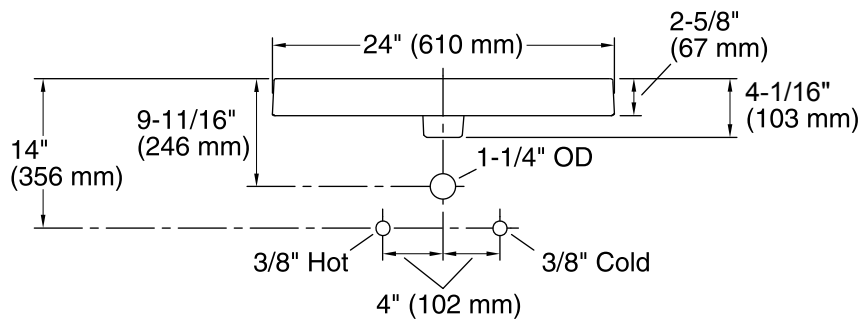

Features

- Fireclay
- Without overflow.
- Countertop or wall-mount installation.
- 8" (203 mm) centers.
- Complements the Purist Suite.
- 24" (610 mm) x 23-1/2" (597 mm)

ADA **CSA B651**

Codes/Standards

ASME A112.19.2/CSA B45.1
ADA
ICC/ANSI A117.1
CSA B651

See website for detailed warranty information.

Available Color/Finishes

Color tiles intended for reference only.

Color	Code	Description
-------	------	-------------

	0	White
	96	Biscuit
	47	Almond

Technical Information

All product dimensions are nominal.

Installation:	Above-counter, Wall-mount
Bowl area (Only)	Length: 22" (559 mm) Width: 17-1/2" (445 mm) Water depth: 1-3/4" (44 mm)
Number of deck holes:	3
Faucet hole(s):	1-3/8" (35 mm)
Template:	1014137-7, required, included