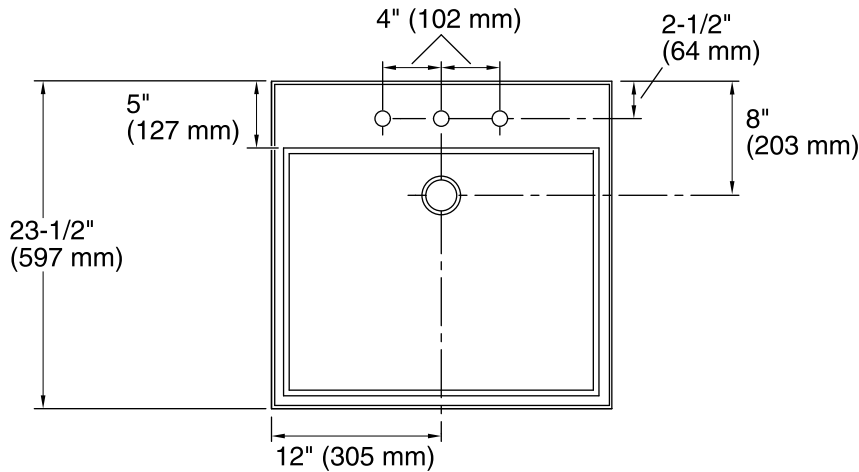

Technical Information

All product dimensions are nominal.

Installation:	Above-counter, Wall-mount
Bowl area (Only)	Length: 22" (559 mm) Width: 17-1/2" (445 mm) Water depth: 1-3/4" (44 mm)
Number of deck holes:	3
Faucet hole(s):	1-3/8" (35 mm)
Template:	1014137-7, required, included

Notes

Install this product according to the installation instructions.

Product does not have an overflow.

NOTICE: Countertop manufacturer or cutter must use the cut-out template provided with the product, or a current one provided by Kohler Co. (call 1-800-4-KOHLER). Kohler Co. is not responsible for cutout errors when the incorrect cut-out template is used.

ADA, CSA B651 compliant when installed to the specific requirements of these regulations.