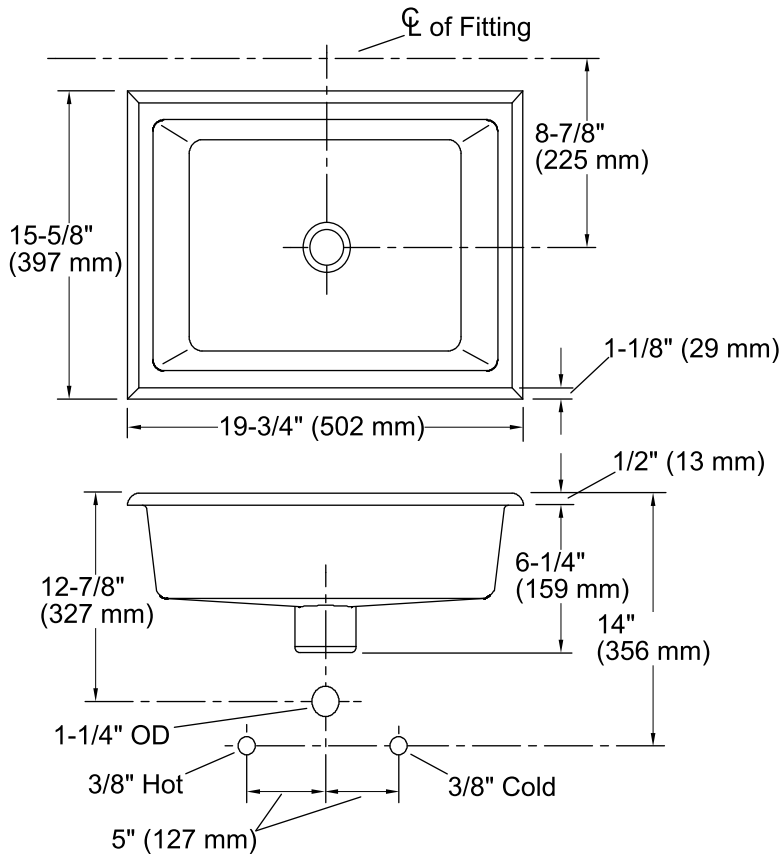

Features

- Vitreous china.
- Under-mount.
- Rectangular basin.
- With overflow.
- No faucet holes; requires wall- or counter-mount faucet.
- Coordinates with other products in the Kathryn collection.
- 17" (432 mm) x 13" (330 mm)

Technical Information

All product dimensions are nominal.

Bowl configuration:	Single
Installation:	Under-mount
Bowl area (Only)	Length: 17" (432 mm) Width: 13" (330 mm) Water depth: 3" (76 mm)
Drain hole:	1-3/4" (44 mm)
Template:	1006809-7, required, not included