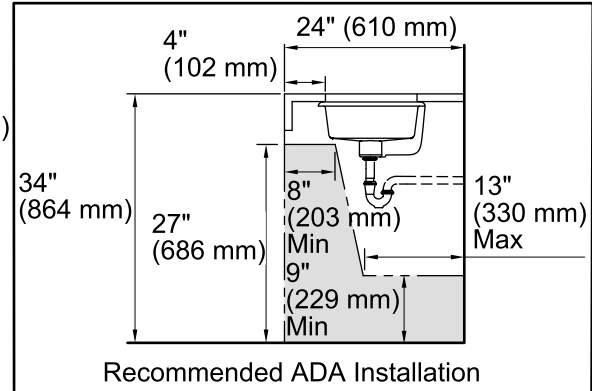

Features

- Vitreous china.
- Under-mount.
- Rectangular basin.
- With overflow.
- No faucet holes; requires wall- or counter-mount faucet.
- Coordinates with other products in the Kathryn collection.
- 17" (432 mm) x 13" (330 mm)

Components

Product includes:
1193643 Basin Clamps

ADA CSA B651

Codes/Standards

ASME A112.19.2/CSA B45.1
ADA
ICC/ANSI A117.1
CSA B651

KOHLER® One-Year Limited Warranty

See website for detailed warranty information.

Technical Information

All product dimensions are nominal.

Bowl configuration:	Single
Installation:	Under-mount
Bowl area (Only)	Length: 17" (432 mm) Width: 13" (330 mm) Water depth: 3" (76 mm)
Drain hole:	1-3/4" (44 mm)
Template:	1006809-7, required, not included