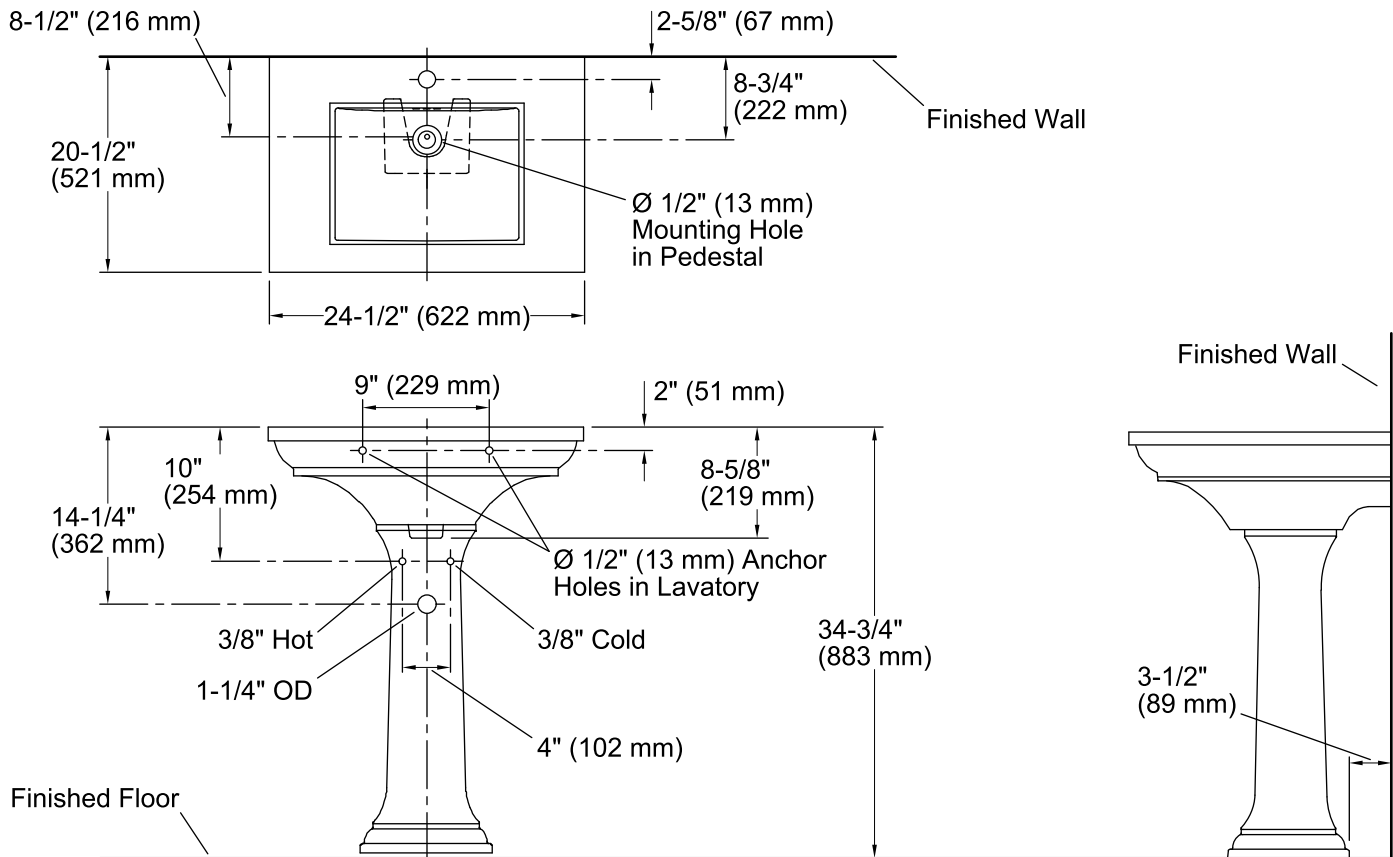

Memoirs® Stately

Pedestal Bathroom Sink

K-2344-1

Features

- Fireclay.
- Pedestal sink.
- Rectangular basin.
- With overflow.
- Single faucet hole.
- Coordinates with other products in the Memoirs collection.
- 24-1/2" (622 mm) x 20-1/2" (521 mm) x 34-3/4" (883 mm)

Recommended Accessories

K-7605-P Angle Supply with Stop (pair)

Components

Product includes:

K-2345-1 Pedestal Bathroom Sink Basin

K-2267 Bathroom Sink Pedestal

Additional included component/s: accessory pack, and rubber pads.

THE BOLD LOOK
OF **KOHLER**®

Technical Information

All product dimensions are nominal.

Bowl configuration:	Single
Installation:	Pedestal
Bowl area (Only)	Length: 15-1/2" (394 mm) Width: 11-5/8" (295 mm) Water depth: 5" (127 mm)
Number of deck holes:	1
Faucet hole(s):	1-3/8" (35 mm)
Drain hole:	1-3/4" (44 mm)