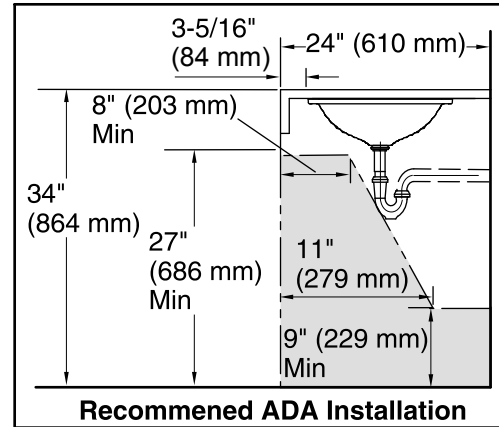

Technical Information

All product dimensions are nominal.

Bowl configuration:	Single
Installation:	Under-mount
Bowl area (Only)	Diameter: 13-5/8" (346 mm) Bowl depth: 4-1/4" (108 mm) Water depth: 4-1/4" (108 mm)
Template:	1035896-7, required, included