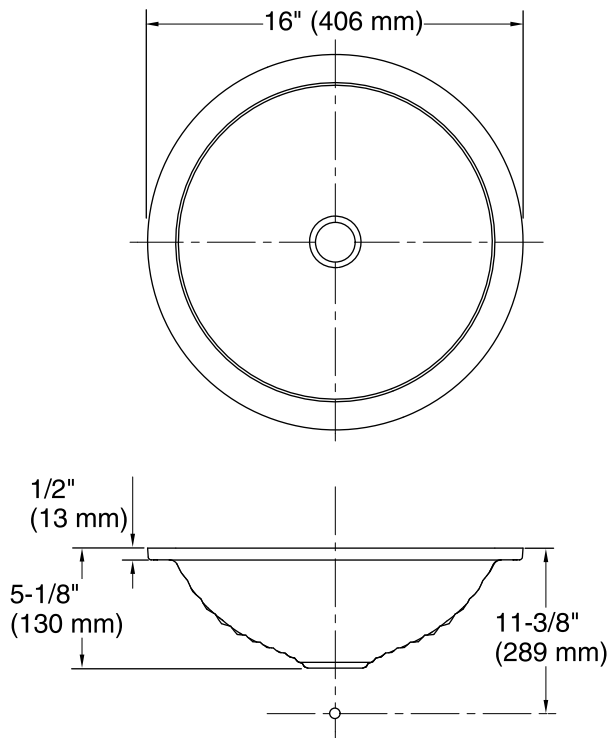

Technical Information

All product dimensions are nominal.

Bowl configuration:	Single
Installation:	Under-mount
Bowl area (Only)	Diameter: 13-5/8" (346 mm) Bowl depth: 4-1/4" (108 mm) Water depth: 4-1/4" (108 mm)
Template:	1035896-7, required, included