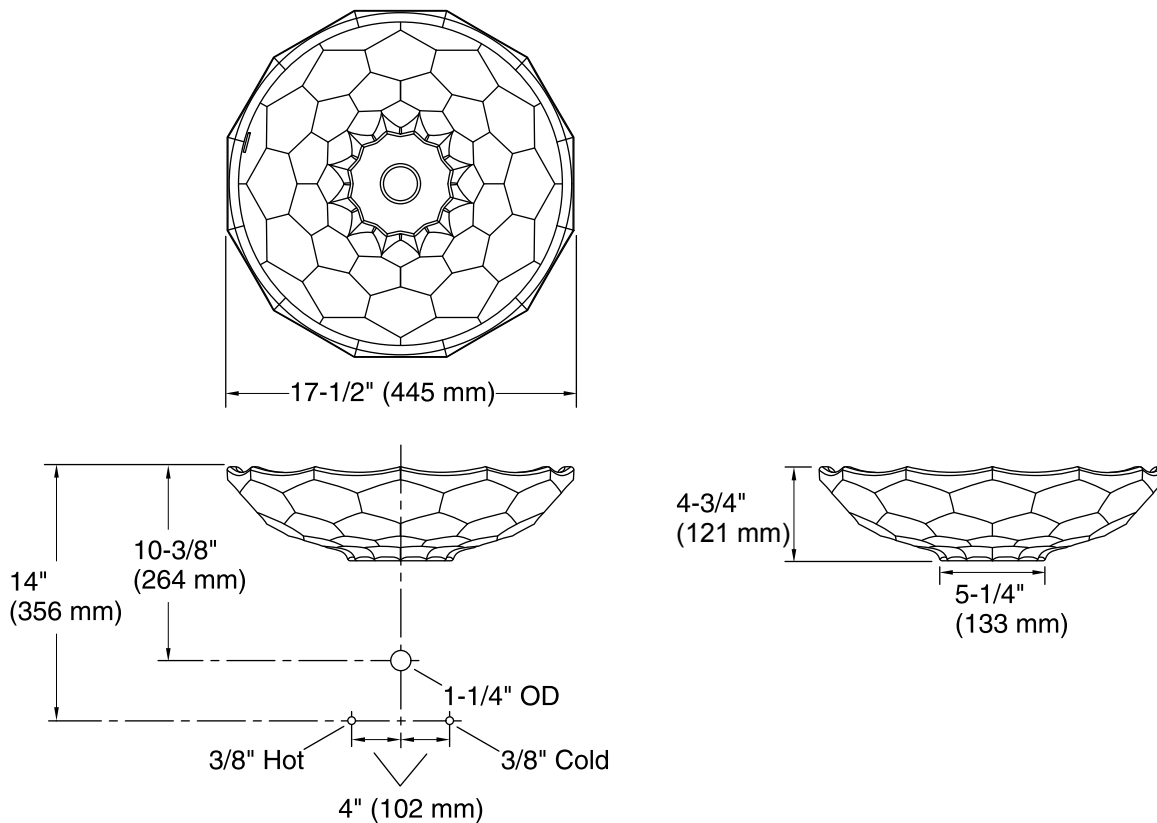

### Technical Information

All product dimensions are nominal.

Bowl configuration: Single

Installation: Above-counter

Bowl area  
Diameter: 16-7/16" (418 mm)  
Bowl depth: 4" (102 mm)  
Water depth: 4" (102 mm)