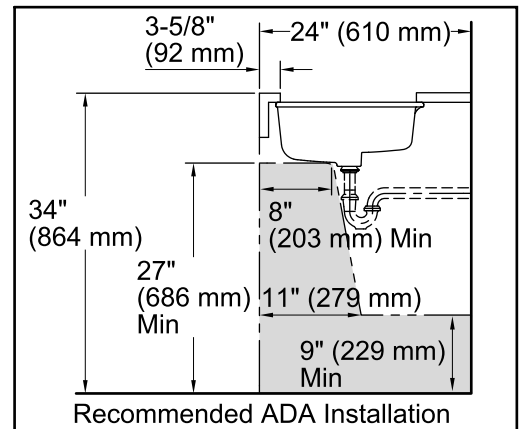

### Features

- Vitreous china.
- Under-mount.
- Round basin with contemporary design.
- With overflow.
- No faucet holes; requires wall- or counter-mount faucet.
- 13-3/4" (349 mm) diameter

### Technical Information

All product dimensions are nominal.

Bowl configuration:	Single
Installation:	Under-mount
Bowl area (Only)	Diameter: 13-3/4" (349 mm) Water depth: 3-1/8" (79 mm)
Drain hole:	1-3/4" (44 mm)
Template:	1109224-7, required, not included