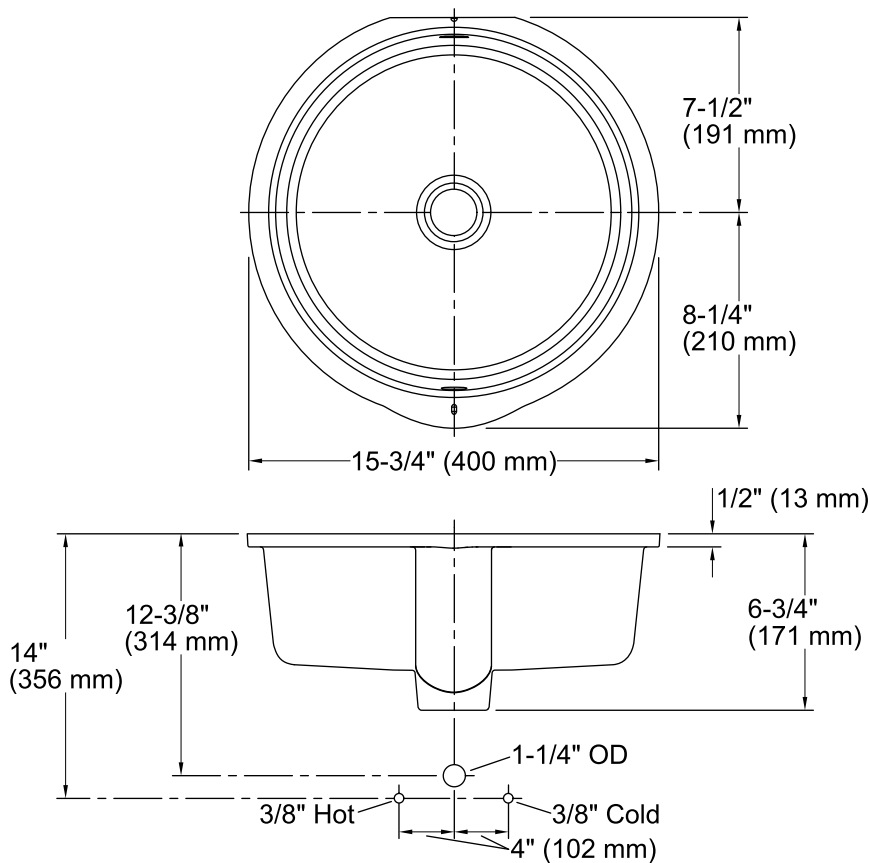

### Features

- Vitreous china.
- Under-mount.
- Round basin with contemporary design.
- With overflow.
- No faucet holes; requires wall- or counter-mount faucet.
- 13-3/4" (349 mm) diameter

### Technical Information

All product dimensions are nominal.

Bowl configuration:	Single
Installation:	Under-mount
Bowl area (Only)	Diameter: 13-3/4" (349 mm) Water depth: 3-1/8" (79 mm)
Drain hole:	1-3/4" (44 mm)
Template:	1109224-7, required, not included