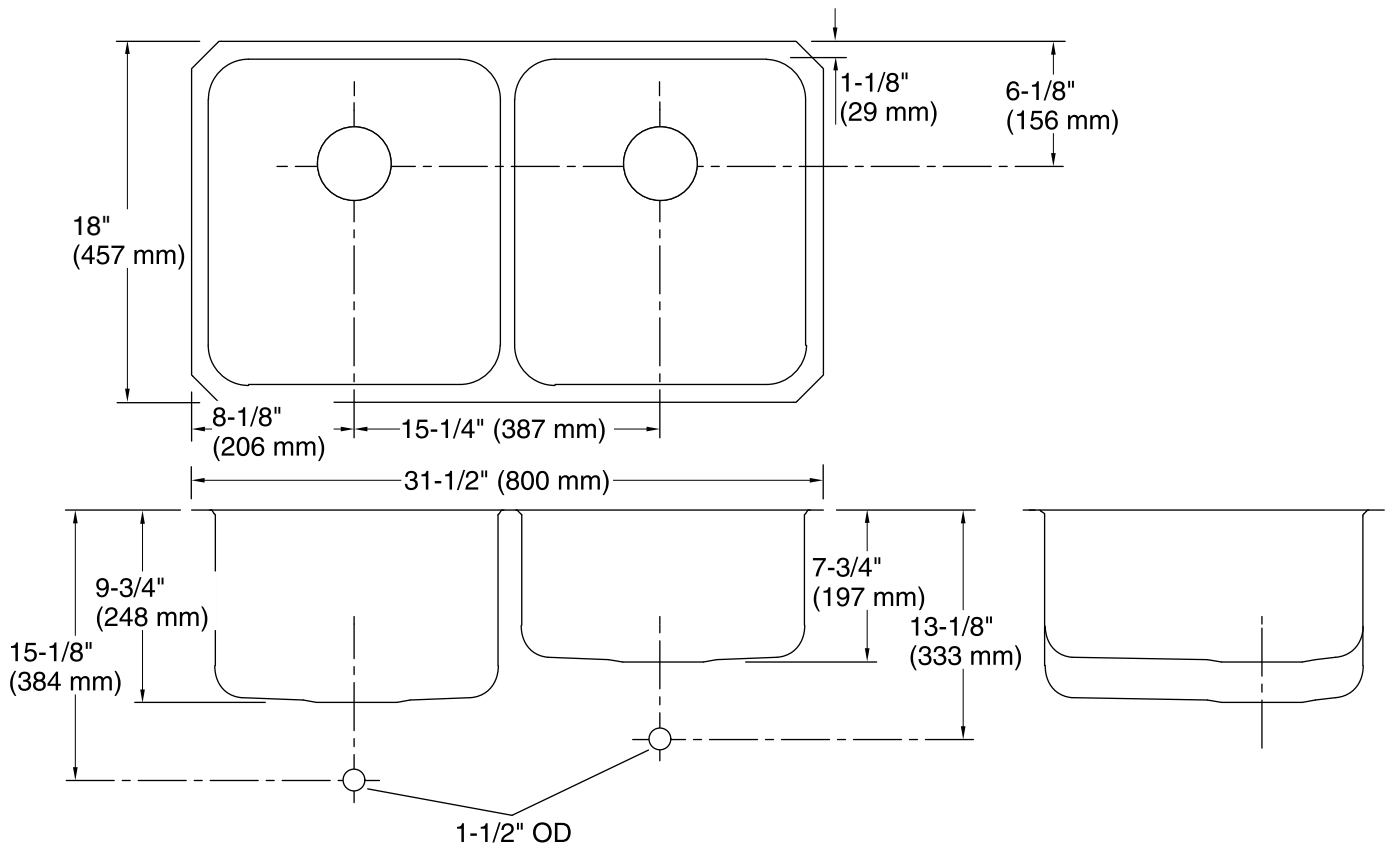

Undertone®
Under-mount Kitchen Sink
K-3351

Features

- 36-inch minimum base cabinet width.
- Double equal bowls.
- 9-1/2-inch left depth and 7-1/2-inch right depth.
- No faucet holes.
- Rear drain increases workspace in the sink and storage space underneath.
- SilentShield® sound-absorption technology offers quieter performance.
- Includes installation hardware.

Material

- 18-gauge stainless steel.

Installation

- Under-mount

Recommended Accessories

K-6388 Stainless Steel Sink Rack

Codes/Standards

ASME A112.19.3/CSA B45.4

**Lifetime Limited Warranty for
KOHLER® Stainless Steel Sinks**

See website for detailed warranty information.

Technical Information

All product dimensions are nominal.

Bowl configuration:	High-low
Installation:	Under-mount, Under-mount
Bowl area (Left)	Length: 14" (356 mm) Width: 15-3/4" (400 mm) Bowl depth: 9-1/2" (241 mm) Water depth: 9-1/2" (241 mm)
Bowl area (Right)	Length: 14" (356 mm) Width: 15-3/4" (400 mm) Bowl depth: 7-1/2" (191 mm) Water depth: 7-1/2" (191 mm)
Drain hole:	3-3/4" (94 mm)
Template:	1221369-7, required, included