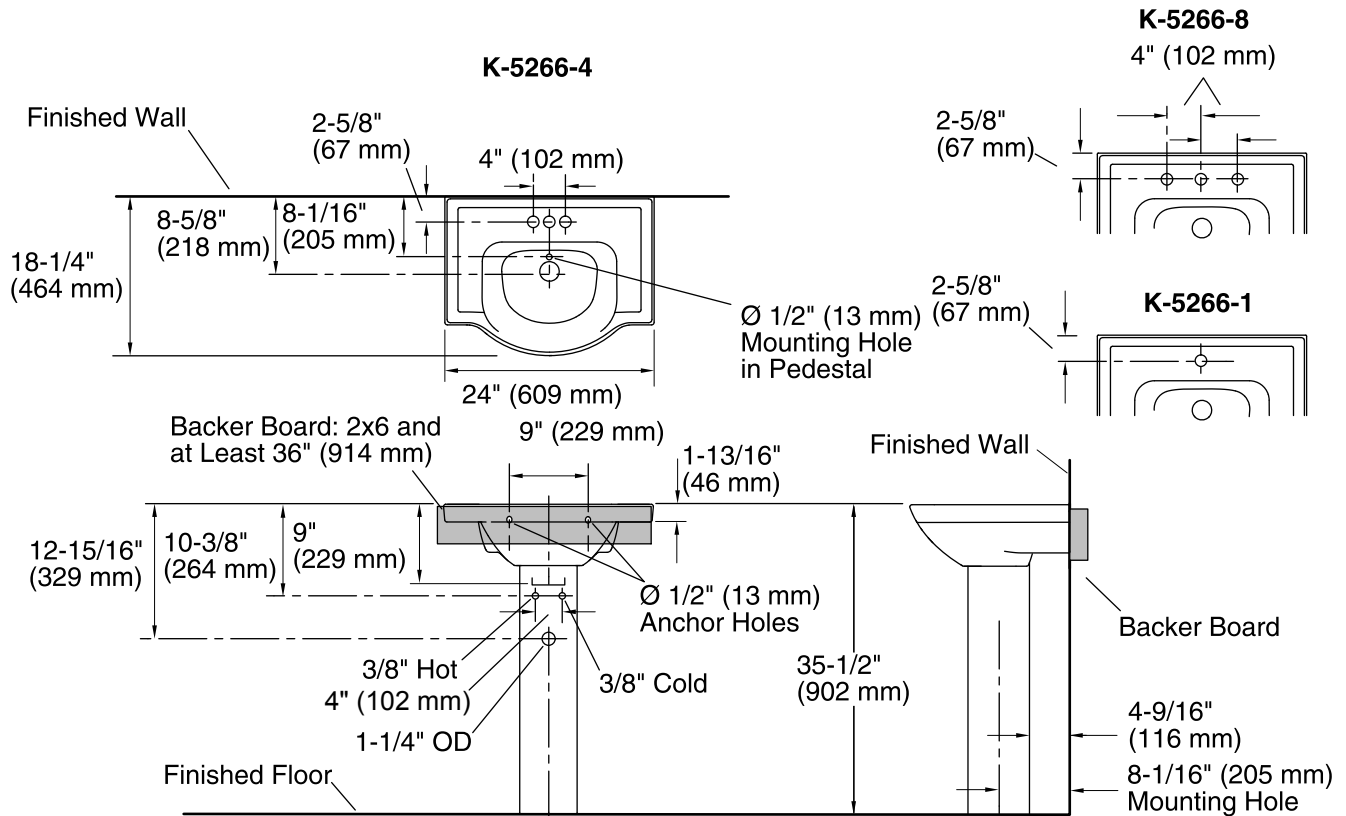

Features

- Ample side deck space for toiletries.
- 8-inch center faucet holes.
- Combination consists of the K-5248-8 basin and the K-5246 pedestal.

Material

- Vitreous china.

Installation

- Pedestal sink.

Recommended Accessories

K-7605-P Angle Supply with Stop (pair)
K-8998 P-Trap

Optional Accessories

1041816 Hardware kit, Hollow Wall

Components

Product includes:

K-5246 Bathroom Pedestal
K-5248-8 24" Widespread Sink Basin
Additional included component/s: Bathroom Sink, 8" (203 mm)
Centers, Pedestal, Accessory Pack, and Rubber Pads.

Technical Information

All product dimensions are nominal.

Installation:	Pedestal
Bowl area	Length: 14-7/8" (378 mm) Width: 12-5/8" (321 mm) Water depth: 4" (102 mm)
Number of deck holes:	3
Faucet hole(s):	1-3/8" (35 mm)
Drain hole:	1-3/4" (44 mm)