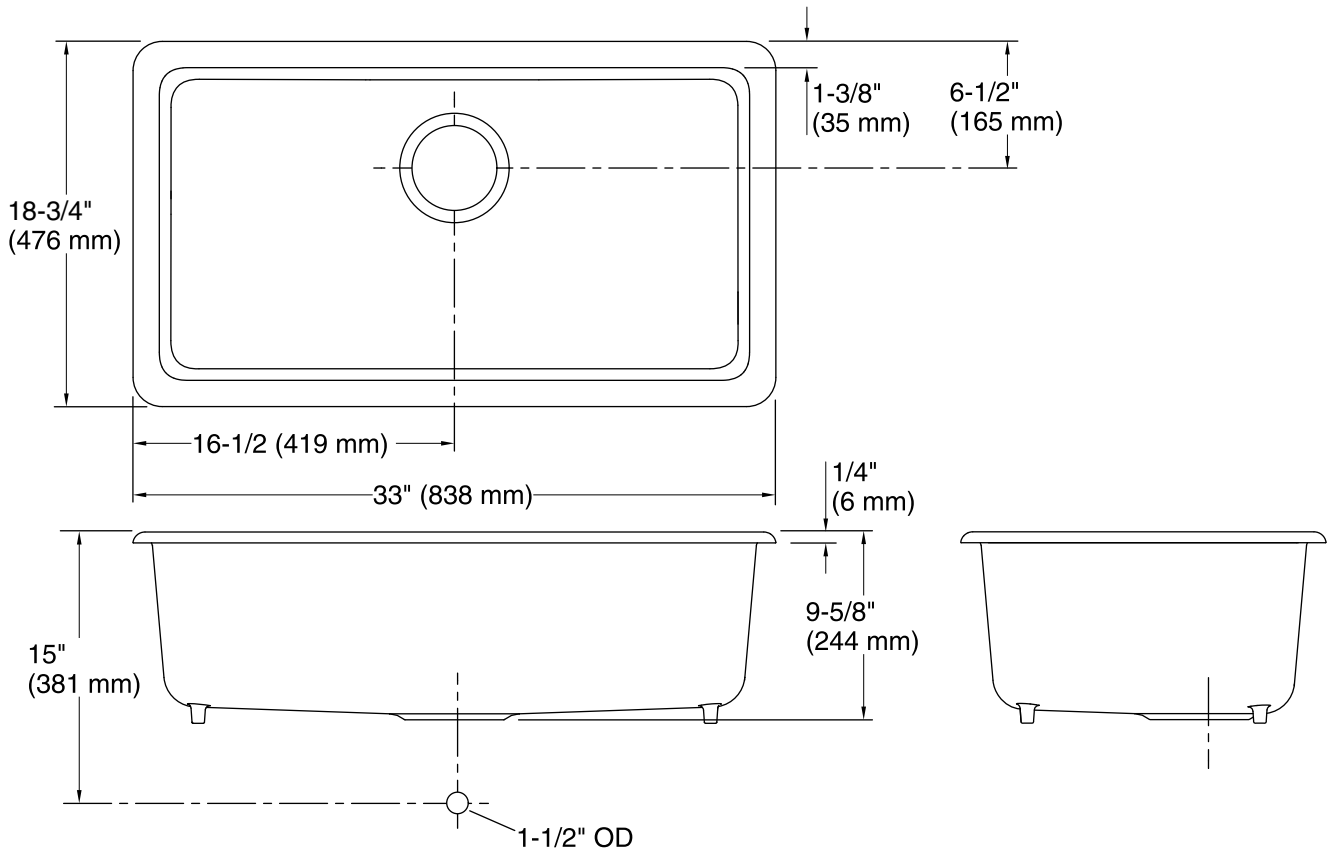

Iron/Tones®
 Top-mount/Under-mount Kitchen Sink
K-5707

Features

- Acid-resistant enamel finish.
- Single bowl.
- 33" (838 mm) x 18-3/4" (476 mm)

Material

- KOHLER cast iron.

Installation

- Top-mount or under-mount installation.
- 33-inch minimum base cabinet width for top-mount installation.
- 36-inch minimum base cabinet width for under-mount installation.

Technical Information

All product dimensions are nominal.

Bowl area (Only)	Length: 30-5/16" (770 mm)
	Width: 16-1/16" (408 mm)
	Bowl depth: 9" (229 mm)
	Water depth: 9" (229 mm)
Drain hole:	3-7/8" (98 mm)
Template:	1043168-7, required, included