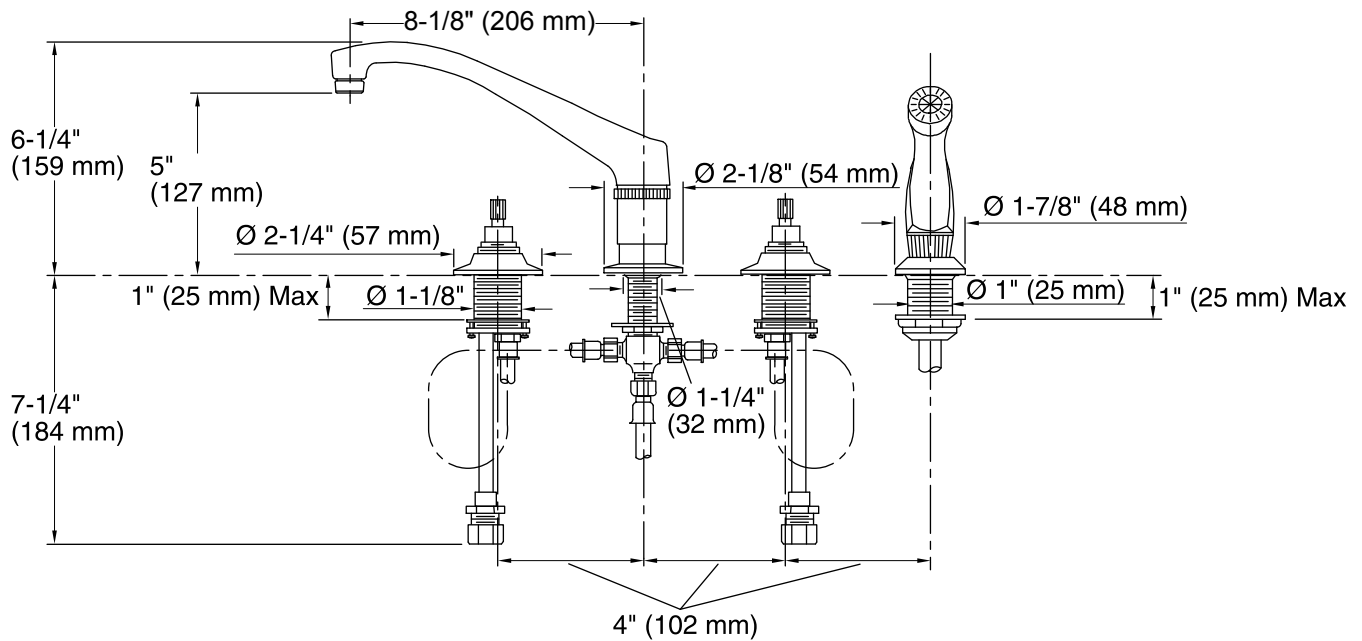

### Features

- Brass construction.
- Brass valve bodies.
- Quarter-turn washerless ceramic disc valves.
- Less drain.
- Lower flow aerator options are available (refer to the Kohler Price Book).
- Variety of handle style options.
- Handspray.
- For 8" (203 mm) centers.
- 8-1/8" (206 mm) swing spout.
- 2.0 gal/min (7.6 l/min) maximum flow rate [max at 60 psi (4.14 bar)].

### Technical Information

All product dimensions are nominal.

#### Spout:

Spout reach: 8-1/8" (206 mm)