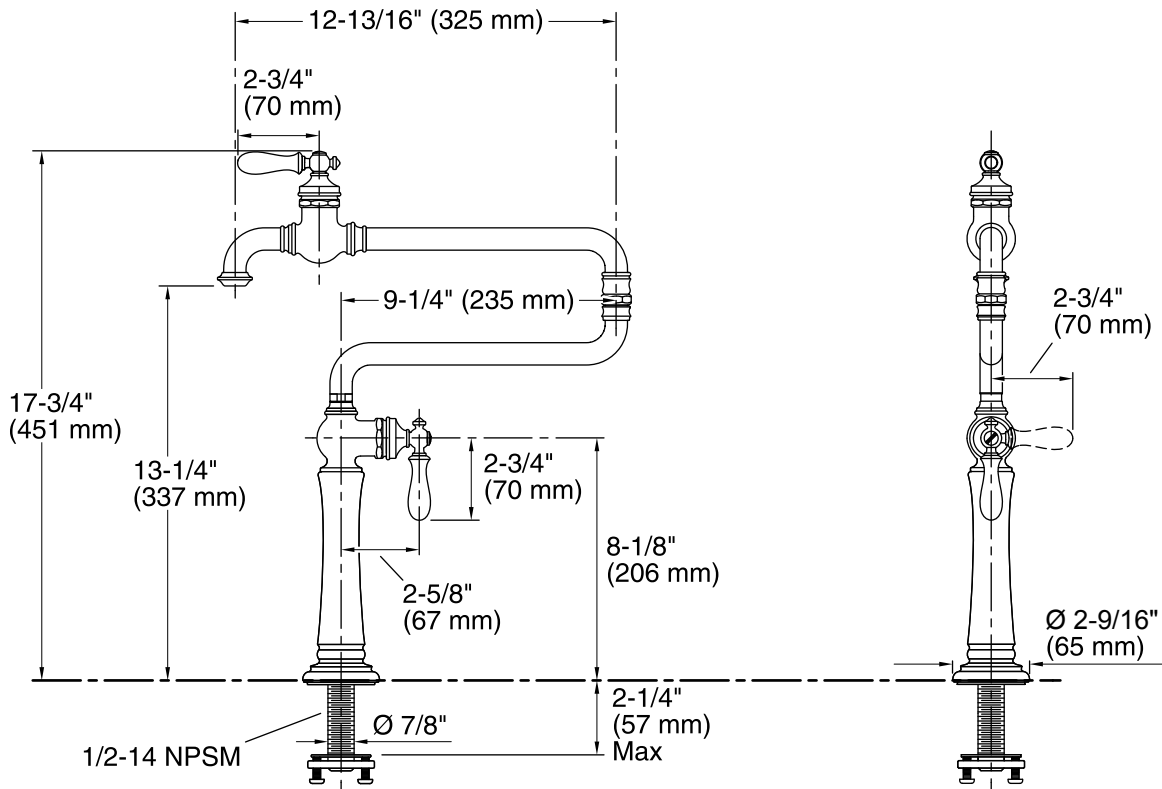

Technical Information

All product dimensions are nominal.

Spout:

Spout reach: 22" (559 mm)
Handle clearance: 2-3/4" (70 mm)

Faucet:

Flow rate: 3.2 gal/min (12.1 l/min)
Pressure: 60 psi (4.1 bar)

Notes

Install this product according to the installation guide.

Supply hose not included. Requires a flexible supply hose with a 3/8" compression nut and 1/2-14 NPSM nut.