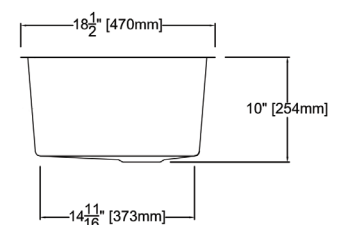

Features

- Titan series.
- 23½" (597) x 18½" (470) x 10" (254) undermount kitchen sink.
- Single compartment.
- Handcrafted from premium 304 stainless steel. Channel grooves in sink bottom direct water to drain. Premium brushed finish.
- Sink is available in 14 gauge and 16 gauge.
- Includes a stainless steel bottom sink grid and stainless covered flip-top sink strainer.
- 3/8" (10mm) radius corners.
- 5mm sound deadening pads.
- Fits 30" (762) base cabinet width.

Components

1. Product includes:
   TSGD2419T1 Bottom Sink Grid
   2210R Covered Sink Strainer
   Cutout Template
   Installation Hardware
   Installation Instructions

Warranty

- Lifetime Limited Warranty

Specified Model

Model	EHUT01-24
Overall Dimensions	L23½" x W18½" x D10" 597 x 470 x 254
Bowl Dimensions	L22" x W17" x D10" 560 x 433 x 254
Drain holes:	3⅝" (92mm)
Shipping Weight	30-32 lbs.
Material	14 gauge 304 stainless steel 16 gauge 304 stainless steel
Installation	under counter mounted
Required	template, included

To Be Specified

	Model No.	Stainless Steel Gauge
☐	DUSBT241910-14	14 gauge
☐	DUSBT241910-16	16 gauge

Codes/Standards

ASME A112.19.3/CSA B45.4

Notes

Install this product according to the installation instructions.