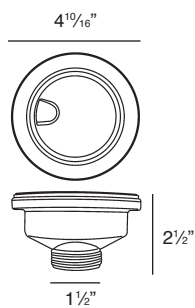

Features

- Titan series.
- 23½" (597) x 18½" (470) x 10" (254) undermount kitchen sink.
- Single compartment.
- Handcrafted from premium 304 stainless steel. Channel grooves in sink bottom direct water to drain. Premium brushed finish.
- Sink is available in 14 gauge and 16 gauge.
- Includes a stainless steel bottom sink grid and stainless covered flip-top sink strainer.
- 3/8" (10mm) radius corners.
- 5mm sound deadening pads.
- Fits 30" (762) base cabinet width.

Model	EHUT01-24
Overall Dimensions	L23½" x W18½" x D10" 597 x 470 x 254
Bowl Dimensions	L22" x W17" x D10" 560 x 433 x 254
Drain holes:	3⅝" (92mm)
Shipping Weight	30-32 lbs.
Material	14 gauge 304 stainless steel 16 gauge 304 stainless steel
Installation	under counter mounted
Required	template, included

To Be Specified

	Model No.	Stainless Steel Gauge
<input type="checkbox"/>	DUSBT241910-14	14 gauge
<input type="checkbox"/>	DUSBT241910-16	16 gauge

Codes/Standards

ASME A112.19.3/CSA B45.4

Notes

Install this product according to the installation instructions.

Components

Product includes:

TSGD2419T1 Bottom Sink Grid

2210R Covered Flip Top Sink Strainer.

Water drains easily when cover is in place. Cover flips up with easy touch. Polypropylene housing. Fits standard 3½" opening.