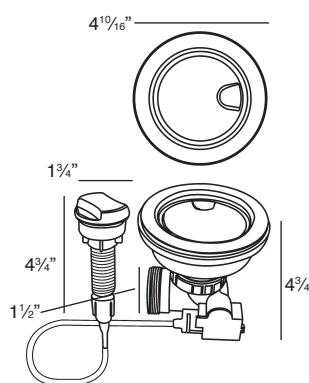

Model	EHUT01-24
Overall Dimensions	L23½" x W18½" x D10" 597 x 470 x 254
Bowl Dimensions	L22" x W17" x D10" 560 x 433 x 254
Drain holes:	3⅝" (92mm)
Shipping Weight	30-32 lbs.
Material	14 gauge 304 stainless steel 16 gauge 304 stainless steel
Installation	under counter mounted
Required	template, included

Components

Product includes:

TSGD2419T1 Bottom Sink Grid

2210R Covered Flip Top Sink Strainer.

Water drains easily when cover is in place. Cover flips up with easy touch. Polypropylene housing. Fits standard 3½" opening.

Optional Accessories

4010 Covered Flip Top Disposer Strainer.

Water drains easily when cover is in place. Cover flips up with easy touch. Polypropylene housing. Top mount installation for 3½" opening.

2310 Remote Covered Flip Top Sink Strainer.

Turn the remote knob to open and close drain. Water drains easily when cover is in place. Cover flips up with easy touch. Polypropylene housing. Fits standard 3½" opening. 1 3/8" hole required in countertop for remote installation. Remote cable 25½" L.