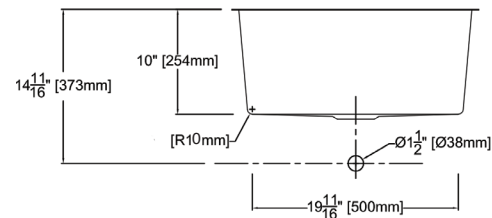

Features

- Titan series.
- 23½" (597) x 18½" (470) x 10" (254) undermount kitchen sink.
- Single compartment.
- Handcrafted from premium 304 stainless steel. Channel grooves in sink bottom direct water to drain. Premium brushed finish.
- Sink is available in 14 gauge and 16 gauge.
- Includes a stainless steel bottom sink grid and stainless covered flip-top sink strainer.
- 3/8" (10mm) radius corners.
- 5mm sound deadening pads.
- Fits 30" (762) base cabinet width.

Components

1. Product includes:
   TSGD2419T1 Bottom Sink Grid
   2210R Covered Sink Strainer
   Cutout Template
   Installation Hardware
   Installation Instructions

Warranty

- Lifetime Limited Warranty

Specified Model

Model	EHUT01-24
Overall Dimensions	L23½" x W18½" x D10" 597 x 470 x 254
Bowl Dimensions	L22" x W17" x D10" 560 x 433 x 254
Drain holes:	3⅝" (92mm)
Shipping Weight	30-32 lbs.
Material	14 gauge 304 stainless steel 16 gauge 304 stainless steel
Installation	under counter mounted
Required	template, included

To Be Specified

	Model No.	Stainless Steel Gauge
☐	DUSBT241910-14	14 gauge
☐	DUSBT241910-16	16 gauge

Codes/Standards

ASME A112.19.3/CSA B45.4

Notes

Install this product according to the installation instructions.