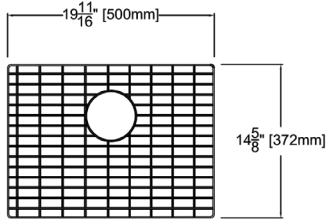

Components

Product includes:

TSGD2419T1 Bottom Sink Grid