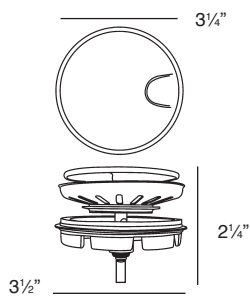

Model	EHUT01-24
Overall Dimensions	L23½" x W18½" x D10" 597 x 470 x 254
Bowl Dimensions	L22" x W17" x D10" 560 x 433 x 254
Drain holes:	3⅝" (92mm)
Shipping Weight	30-32 lbs.
Material	14 gauge 304 stainless steel 16 gauge 304 stainless steel
Installation	under counter mounted
Required	template, included

Components

Product includes:

TSGD2419T1 Bottom Sink Grid

2210R Covered Flip Top Sink Strainer.

Water drains easily when cover is in place. Cover flips up with easy touch. Polypropylene housing. Fits standard 3½" opening.

Optional Accessories

4010 Covered Flip Top Disposer Strainer.

Water drains easily when cover is in place. Cover flips up with easy touch. Polypropylene housing. Top mount installation for 3½" opening.

2310 Remote Covered Flip Top Sink Strainer.

Turn the remote knob to open and close drain. Water drains easily when cover is in place. Cover flips up with easy touch. Polypropylene housing. Fits standard 3½" opening. 1 3/8" hole required in countertop for remote installation. Remote cable 25½" L.