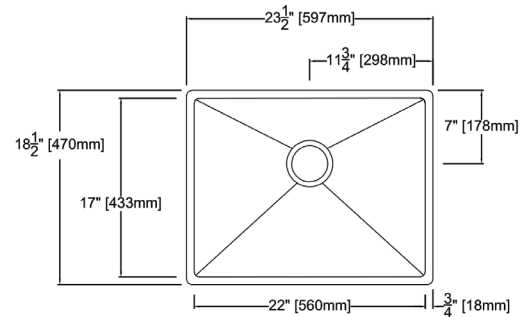

Features

- Titan series.
- 23½" (597) x 18½" (470) x 10" (254) undermount kitchen sink.
- Single compartment.
- Handcrafted from premium 304 stainless steel. Channel grooves in sink bottom direct water to drain. Premium brushed finish.
- Sink is available in 14 gauge and 16 gauge.
- Includes a stainless steel bottom sink grid and stainless covered flip-top sink strainer.
- 3/8" (10mm) radius corners.
- 5mm sound deadening pads.
- Fits 30" (762) base cabinet width.

Model	EHUT01-24
Overall Dimensions	L23½" x W18½" x D10" 597 x 470 x 254
Bowl Dimensions	L22" x W17" x D10" 560 x 433 x 254
Drain holes:	3⅝" (92mm)
Shipping Weight	30-32 lbs.
Material	14 gauge 304 stainless steel 16 gauge 304 stainless steel
Installation	under counter mounted
Required	template, included

To Be Specified

	Model No.	Stainless Steel Gauge
<input type="checkbox"/>	DUSBT241910-14	14 gauge
<input type="checkbox"/>	DUSBT241910-16	16 gauge

Codes/Standards

ASME A112.19.3/CSA B45.4

Notes

Install this product according to the installation instructions.

Turn the remote knob to open and close drain. Water drains easily when cover is in place. Cover flips up with easy touch. Polypropylene housing. Fits standard 3½" opening. 1 3/8" hole required in countertop for remote installation. Remote cable 25½" L.