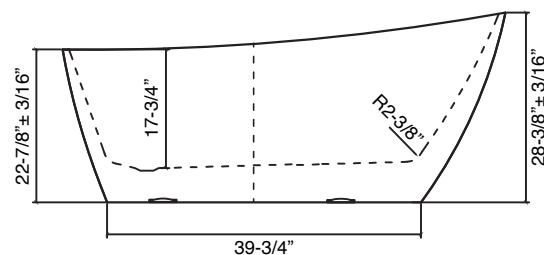

59" x 30-3/4" ALLURE Freestanding Bathtub SMAFTA5931

Features

- 59" X 30-3/4" x 28-3/8" freestanding bathtub.
- Acrylic material.
- Center drain location.
- Pop-up white finish bottom drain with drain tube included.
- Built-in overflow.
- Bathtubs are available in a bulk pack of 10 (SMXAFTA593110-G31).
- 10 Year Limited Residential Warranty / 3 Year Commercial Warranty.

Options:

- TD10-** Bathtub drain with overflow in decorative finishes.
See back for information.

Specified Model

Model	SMAFTA5931
Dimensions	59" x 30-3/4" x 28-3/8"
Drain Outlet	End
Water Capacity	60.3 Gallons
Item Weight	82.89 lbs.
Shipping Weight	92.15 lbs.
Material	Acrylic
Installation	Freestanding, Floor-Mounted
Required	Floor, or wall-mounted faucet