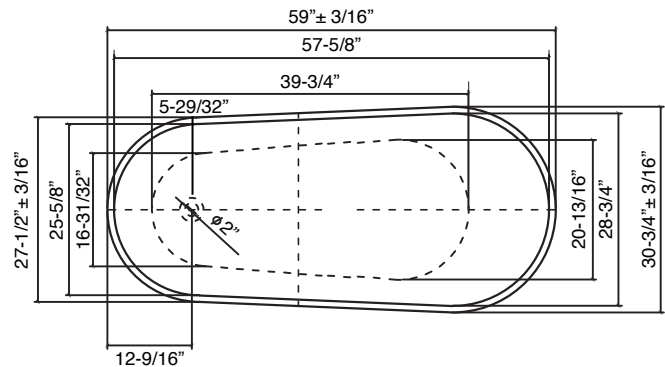

59" x 30-3/4" ALLURE Freestanding Bathtub SMAFTA5931

Features

- 59" X 30-3/4" x 28-3/8" freestanding bathtub.
- Acrylic material.
- Center drain location.
- Pop-up white finish bottom drain with drain tube included.
- Built-in overflow.
- Bathtubs are available in a bulk pack of 10 (SMXAFTA593110-G31).
- 10 Year Limited Residential Warranty / 3 Year Commercial Warranty.

Options:

- TD10-** Bathtub drain with overflow in decorative finishes.
See back for information.

Specified Model

Model	SMAFTA5931
Dimensions	59" x 30-3/4" x 28-3/8"
Drain Outlet	End
Water Capacity	60.3 Gallons
Item Weight	82.89 lbs.
Shipping Weight	92.15 lbs.
Material	Acrylic
Installation	Freestanding, Floor-Mounted
Required	Floor, or wall-mounted faucet