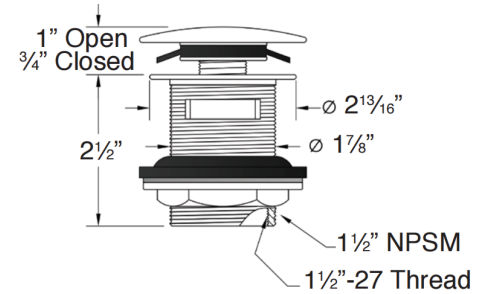

66-7/8" x 30-3/4" ALLURE GRANDE Freestanding Bathtub SMAFTA6731

OPTIONAL

TD10 bathtub drain in decorative finishes

TD10 EZ-Click Bathtub Drain with Overflow.
Drain tube not included.

Finishes: PC Polished Chrome, BN Brushed Nickel, PN Polished Nickel, ORB Oil Rubbed Bronze, VB Venetian Bronze, MB Matte Black, WH White