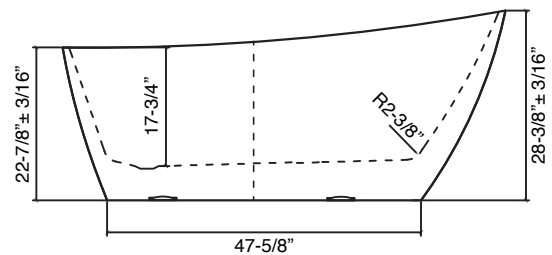

66-7/8" x 30-3/4" ALLURE GRANDE Freestanding Bathtub SMAFTA6731

Features

- 66-7/8" X 30-3/4" x 28-3/8" freestanding bathtub.
- Acrylic material.
- Center drain location.
- Pop-up white finish bottom drain with drain tube included.
- Built-in overflow.
- Bathtubs are available in a bulk pack of 10 (SMXAFTA673110-G31).
- 10 Year Limited Residential Warranty / 3 Year Commercial Warranty.

Options:

TD10- Bathtub drain with overflow in decorative finishes.
See back for information.

Specified Model

Model	SMAFTA6731
Dimensions	66-7/8" x 30-3/4" x 28-3/8"
Drain Outlet	End
Water Capacity	71.4 Gallons
Item Weight	92.15 lbs.
Shipping Weight	103.62 lbs.
Material	Acrylic
Installation	Freestanding, Floor-Mounted
Required	Floor, or wall-mounted faucet

To Be Specified: Color/Finishes

Tub Color/Finish
G31 White-Gloss

G31
White-Gloss

66-7/8" x 30-3/4" ALLURE GRANDE Freestanding Bathtub SMAFTA6731

OPTIONAL

TD10 bathtub drain in decorative finishes

TD10 EZ-Click Bathtub Drain with Overflow.
Drain tube not included.