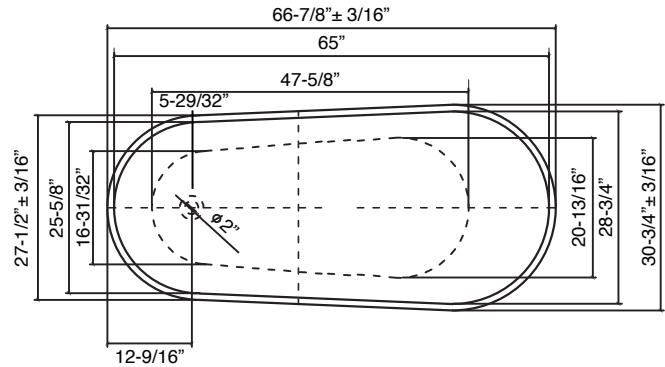

66-7/8" x 30-3/4" ALLURE GRANDE Freestanding Bathtub SMAFTA6731

Features

- 66-7/8" X 30-3/4" x 28-3/8" freestanding bathtub.
- Acrylic material.
- Center drain location.
- Pop-up white finish bottom drain with drain tube included.
- Built-in overflow.
- Bathtubs are available in a bulk pack of 10 (SMXAFTA673110-G31).
- 10 Year Limited Residential Warranty / 3 Year Commercial Warranty.

Options:

TD10- Bathtub drain with overflow in decorative finishes.
See back for information.

Specified Model

Model	SMAFTA6731
Dimensions	66-7/8" x 30-3/4" x 28-3/8"
Drain Outlet	End
Water Capacity	71.4 Gallons
Item Weight	92.15 lbs.
Shipping Weight	103.62 lbs.
Material	Acrylic
Installation	Freestanding, Floor-Mounted
Required	Floor, or wall-mounted faucet

To Be Specified: Color/Finishes

Tub Color/Finish
G31 White-Gloss

G31
White-Gloss

66-7/8" x 30-3/4" ALLURE GRANDE Freestanding Bathtub SMAFTA6731

OPTIONAL

TD10 bathtub drain in decorative finishes

TD10 EZ-Click Bathtub Drain with Overflow.
Drain tube not included.