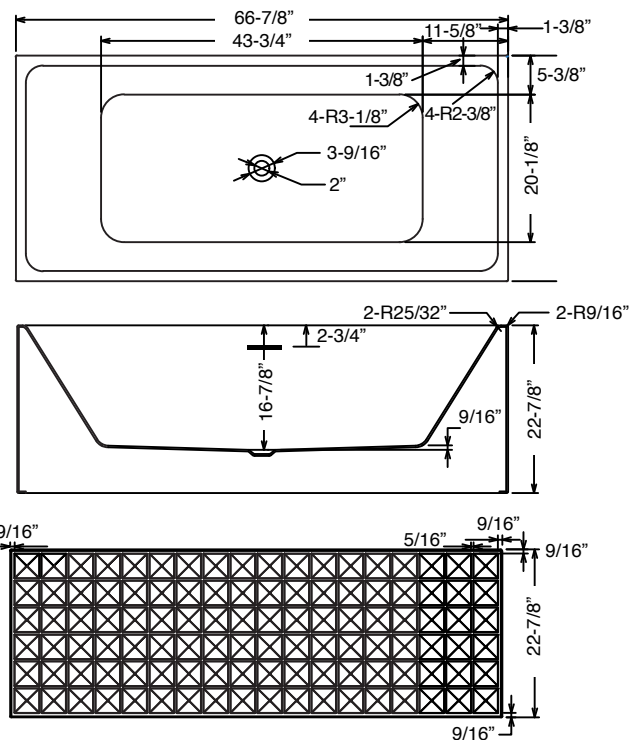

## Features

- 66-7/8" X 30-3/4" x 22-7/8" freestanding bathtub.
- Acrylic material.
- Center drain location.
- Pop-up white finish bottom drain with drain tube included.
- Built-in overflow.
- 10 Year Limited Residential Warranty /  
3 Year Commercial Warranty.

## Options:

- TD10-** Bathtub drain with overflow in decorative finishes.  
See back for information.

## Specified Model

Model	SMAFTD6731
Dimensions	66-7/8" x 30-3/4" x 22-7/8"
Drain Outlet	Center
Water Capacity	77.88 Gallons
Item Weight	115.04 lbs.
Shipping Weight	140.08 lbs.
Material	Acrylic
Installation	Freestanding, Floor-Mounted
Required	Floor, or wall-mounted faucet