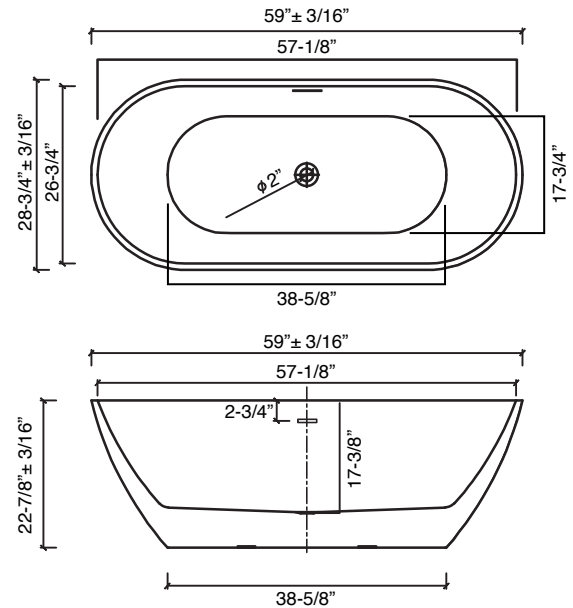

Features

- 59" X 28-3/4" x 22-7/8" freestanding bathtub.
- Acrylic material.
- Center drain location.
- Pop-up white finish bottom drain with drain tube included.
- Built-in overflow.
- 10 Year Limited Residential Warranty / 3 Year Commercial Warranty.

Options:

TD10- Bathtub drain with overflow in decorative finishes.
See back for information.

Specified Model

Model	SMAFTF5929
Dimensions	59" x 28-3/4" x 22-7/8"
Drain Outlet	Center
Water Capacity	55.5 Gallons
Item Weight	78.26 lbs.
Shipping Weight	88.18 lbs.
Material	Acrylic
Installation	Freestanding, Floor-Mounted
Required	Floor, or wall-mounted faucet