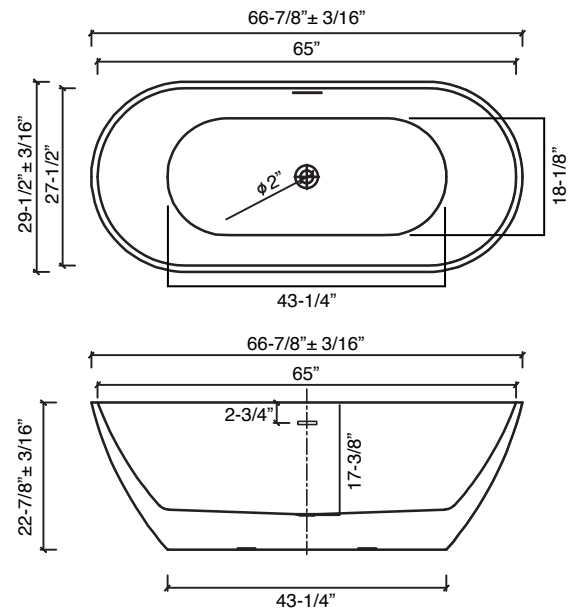

Features

- 66-7/8" X 28-3/4" x 22-7/8" freestanding bathtub.
- Acrylic material.
- Center drain location.
- Pop-up white finish bottom drain with drain tube included.
- Built-in overflow.
- 10 Year Limited Residential Warranty / 3 Year Commercial Warranty.

Options:

- TD10-** Bathtub drain with overflow in decorative finishes.
See back for information.

Specified Model

Model	SMAFTF6729
Dimensions	66-7/8" x 28-3/4" x 22-7/8"
Drain Outlet	Center
Water Capacity	68.8 Gallons
Item Weight	84.88 lbs.
Shipping Weight	94.80 lbs.
Material	Acrylic
Installation	Freestanding, Floor-Mounted
Required	Floor, or wall-mounted faucet