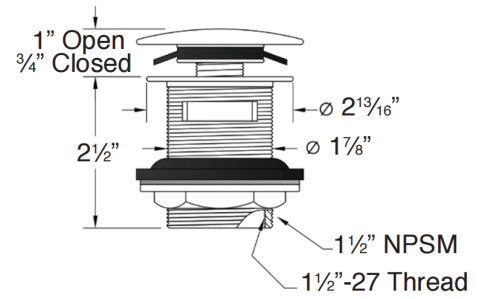

66-7/8" x 29-1/2" LIBERTY GRANDE Freestanding Bathtub SMAFTL6730

OPTIONAL

TD10 bathtub drain in decorative finishes

TD10 EZ-Click Bathtub Drain with Overflow.
Drain tube not included.

Finishes: PC Polished Chrome, BN Brushed Nickel, PN Polished Nickel, ORB Oil Rubbed Bronze, VB Venetian Bronze, MB Matte Black, WH White