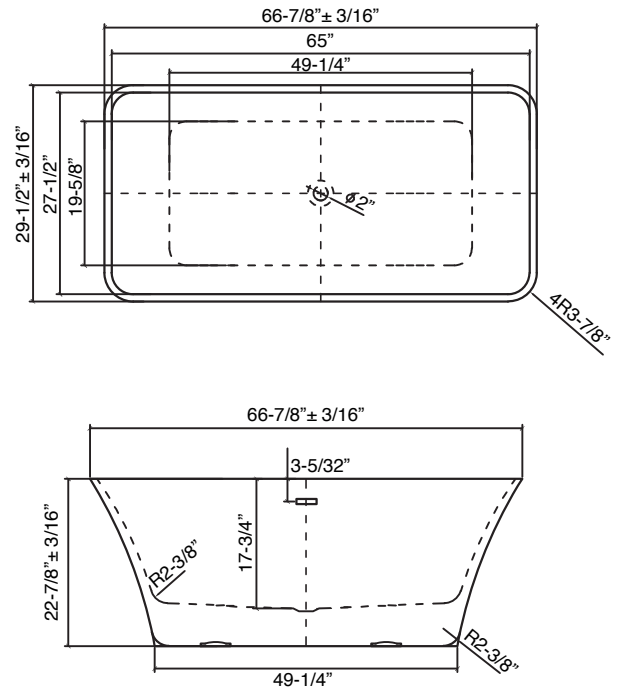

66-7/8" x 29-1/2" LIBERTY GRANDE Freestanding Bathtub SMAFTL6730

Features

- 66-7/8" X 29-1/2" x 22-7/8" freestanding bathtub.
- Acrylic material.
- Center drain location.
- Pop-up white finish bottom drain with drain tube included.
- Built-in overflow.
- 10 Year Limited Residential Warranty / 3 Year Commercial Warranty.

Options:

TD10- Bathtub drain with overflow in decorative finishes.
See back for information.

Specified Model

| Model | SMAFTL6730 |
|-----------------|-------------------------------|
| Dimensions | 66-7/8" x 29-1/2" x 22-7/8" |
| Drain Outlet | Center |
| Water Capacity | 78.5 Gallons |
| Item Weight | 97.66 lbs. |
| Shipping Weight | 110.23 lbs. |
| Material | Acrylic |
| Installation | Freestanding, Floor-Mounted |
| Required | Floor, or wall-mounted faucet |

To Be Specified: Color/Finishes

- Tub Color/Finish
M31 White-Matte
M3109 Black/White-Matte

M31
White-Matte

M3109
Black/White-Matte

Meets or Exceeds the Following Specifications

CSA B45.5/IAPMO Z124

66-7/8" x 29-1/2" LIBERTY GRANDE Freestanding Bathtub SMAFTL6730