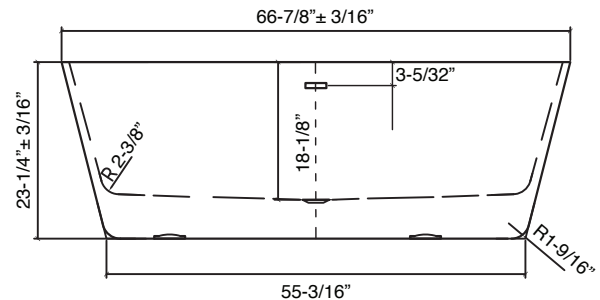

66-7/8" x 31-1/8" MARINE GRANDE Freestanding Bathtub SMAFTM6731

FEATURES:

- 66-7/8" x 31-1/8" x 23-1/4" freestanding bathtub.
- Acrylic material.
- Center drain location.
- Pop-up white finish bottom drain with drain tube included.
- Built-in overflow.
- Only gloss bathtubs are available in a bulk pack of 10 (SMXAFTM673110-G31).
- 10 Year Limited Residential Warranty/
3 Year Commercial Warranty

Options:

- TD10-** Bathtub drain with overflow in decorative finishes.
See back for information.

Specified Model

Model	SMAFTM6731
Dimensions	66-7/8" x 31-1/8" x 23-1/4"
Drain Outlet	Center
Water Capacity	86.7 Gallons
Item Weight	86.86 lbs.
Shipping Weight	98.33 lbs.
Material	Acrylic
Installation	Freestanding, Floor-Mounted
Required	Floor, or wall-mounted faucet