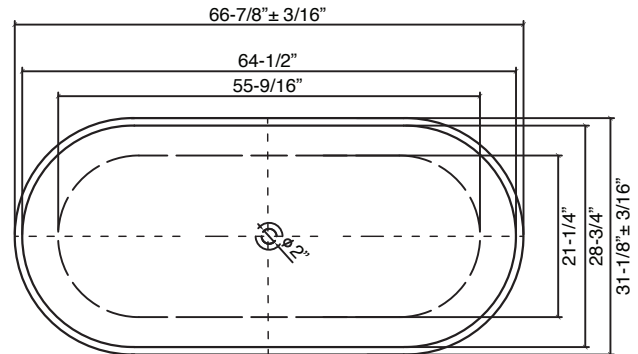

66-7/8" x 31-1/8" MARINE GRANDE Freestanding Bathtub SMAFTM6731

FEATURES:

- 66-7/8" x 31-1/8" x 23-1/4" freestanding bathtub.
- Acrylic material.
- Center drain location.
- Pop-up white finish bottom drain with drain tube included.
- Built-in overflow.
- Only gloss bathtubs are available in a bulk pack of 10 (SMXAFTM673110-G31).
- 10 Year Limited Residential Warranty/
3 Year Commercial Warranty

Options:

- TD10-** Bathtub drain with overflow in decorative finishes.
See back for information.

Specified Model

Model	SMAFTM6731
Dimensions	66-7/8" x 31-1/8" x 23-1/4"
Drain Outlet	Center
Water Capacity	86.7 Gallons
Item Weight	86.86 lbs.
Shipping Weight	98.33 lbs.
Material	Acrylic
Installation	Freestanding, Floor-Mounted
Required	Floor, or wall-mounted faucet