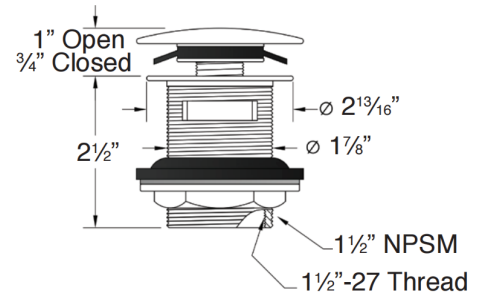

OPTIONAL

TD10 bathtub drain in decorative finishes

TD10 EZ-Click Bathtub Drain with Overflow.
Drain tube not included.

Finishes: PC Polished Chrome, BN Brushed Nickel, PN Polished Nickel, ORB Oil Rubbed Bronze, VB Venetian Bronze, MB Matte Black, WH White