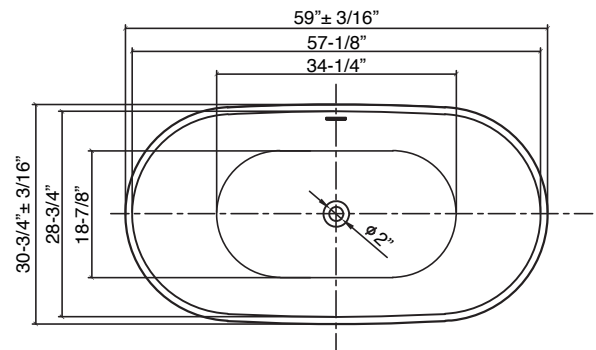

59" x 30-3/4" SKY Freestanding Bathtub SMAFTS5931

Features

- 59" X 30-3/4" x 26-3/4" freestanding bathtub.
- Acrylic material.
- Center drain location.
- Pop-up white finish bottom drain with drain tube included.
- Built-in overflow.
- Only gloss bathtubs are available in a bulk pack of 10 (SMXAFTS593110-G31).
- 10 Year Limited Residential Warranty / 3 Year Commercial Warranty.

Options:

TD10- Bathtub drain with overflow in decorative finishes.
See back for information.

Specified Model

Model	SMAFTS5931
Dimensions	59" x 30-3/4" x 26-3/4"
Drain Outlet	Center
Water Capacity	50.2 Gallons
Item Weight	76.06 lbs.
Shipping Weight	86.20 lbs.
Material	Acrylic
Installation	Freestanding, Floor-Mounted
Required	Floor, or wall-mounted faucet