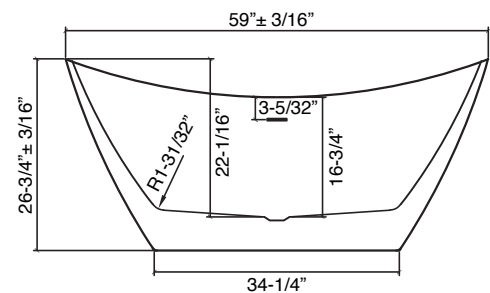

59" x 30-3/4" SKY Freestanding Bathtub SMAFTS5931

Features

- 59" X 30-3/4" x 26-3/4" freestanding bathtub.
- Acrylic material.
- Center drain location.
- Pop-up white finish bottom drain with drain tube included.
- Built-in overflow.
- Only gloss bathtubs are available in a bulk pack of 10 (SMXAFTS593110-G31).
- 10 Year Limited Residential Warranty / 3 Year Commercial Warranty.

Options:

TD10- Bathtub drain with overflow in decorative finishes.
See back for information.

Specified Model

Model	SMAFTS5931
Dimensions	59" x 30-3/4" x 26-3/4"
Drain Outlet	Center
Water Capacity	50.2 Gallons
Item Weight	76.06 lbs.
Shipping Weight	86.20 lbs.
Material	Acrylic
Installation	Freestanding, Floor-Mounted
Required	Floor, or wall-mounted faucet