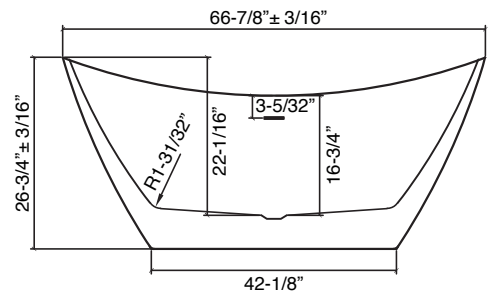

66-7/8" x 30-3/4" SKY GRANDE Freestanding Bathtub SMAFTS6731

Features

- 66-7/8" X 30-3/4" x 26-3/4" freestanding bathtub.
- Acrylic material.
- Center drain location.
- Pop-up white finish bottom drain with drain tube included.
- Built-in overflow.
- Only gloss bathtubs are available in a bulk pack of 10 (SMAFTS673110-G31).
- 10 Year Limited Residential Warranty / 3 Year Commercial Warranty.

Options:

TD10- Bathtub drain with overflow in decorative finishes.
See back for information.

Specified Model

Model	SMAFTS6731
Dimensions	66-7/8" x 30-3/4" x 26-3/4"
Drain Outlet	Center
Water Capacity	58.2 Gallons
Item Weight	86.42 lbs.
Shipping Weight	97.89 lbs.
Material	Acrylic
Installation	Freestanding, Floor-Mounted
Required	Floor, or wall-mounted faucet

To Be Specified: Color/Finishes

<input type="checkbox"/> Tub Color/Finish
G31 White-Gloss
M31 White-Matte

G31
White-Gloss

M31
White-Matte

Meets or Exceeds the Following Specifications

CSA B45.5/IAPMO Z124

66-7/8" x 30-3/4" SKY GRANDE Freestanding Bathtub SMAFTS6731