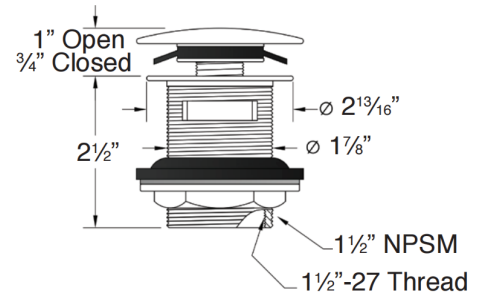

66-7/8" x 30-3/4" SKY GRANDE Freestanding Bathtub SMAFTS6731

OPTIONAL

TD10 bathtub drain in decorative finishes

TD10 EZ-Click Bathtub Drain with Overflow.
Drain tube not included.

Finishes: PC Polished Chrome, BN Brushed Nickel, PN Polished Nickel, ORB Oil Rubbed Bronze, VB Venetian Bronze, MB Matte Black, WH White