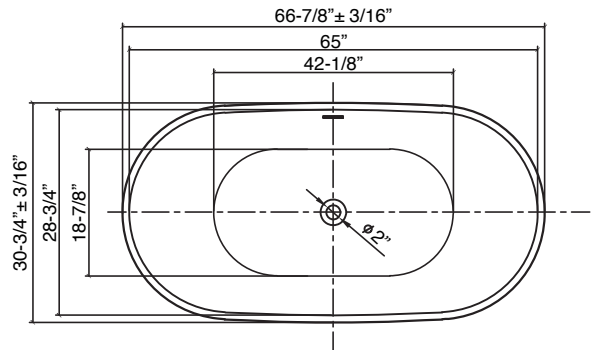

66-7/8" x 30-3/4" SKY GRANDE Freestanding Bathtub SMAFTS6731

Features

- 66-7/8" X 30-3/4" x 26-3/4" freestanding bathtub.
- Acrylic material.
- Center drain location.
- Pop-up white finish bottom drain with drain tube included.
- Built-in overflow.
- Only gloss bathtubs are available in a bulk pack of 10 (SMAFTS673110-G31).
- 10 Year Limited Residential Warranty / 3 Year Commercial Warranty.

Options:

TD10- Bathtub drain with overflow in decorative finishes.
See back for information.

Specified Model

Model	SMAFTS6731
Dimensions	66-7/8" x 30-3/4" x 26-3/4"
Drain Outlet	Center
Water Capacity	58.2 Gallons
Item Weight	86.42 lbs.
Shipping Weight	97.89 lbs.
Material	Acrylic
Installation	Freestanding, Floor-Mounted
Required	Floor, or wall-mounted faucet