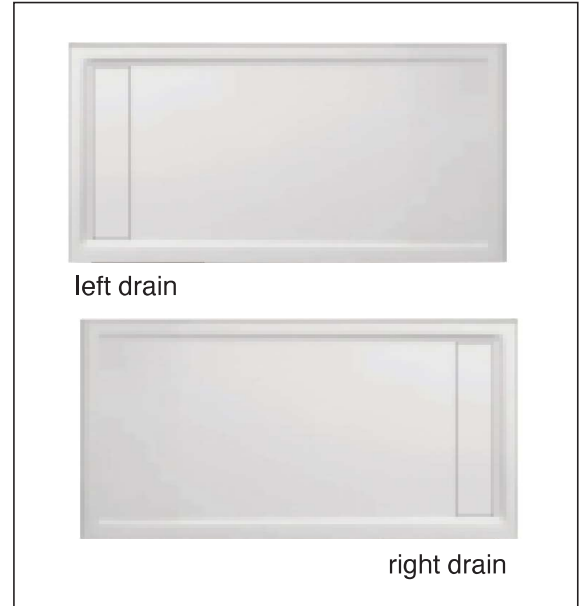

SMFL Classic Shower Base

- Transtone® is made from a composite material composed of resin, fiberglass, and stone. Compression molded solid surface for a precise radius and angles. It is strong, lightweight, slip resistant and scratch resistant.
- Features a color matched concealed drain with removable cover that brings both a design element and comfort to your shower experience. Lift-off cover allows for easy cleaning. ABS drain.

Optional Stainless Steel Cover

Features an optional stainless steel cover for commercial duty. Made from SU304 Stainless Steel

Specify Model

		Drain Location		Length	Width	HT.
SIZE		Left	Right.			
☐	48" x 32" x 3"	SMFL4832L	SMFL4832R	48"	32"	3"
☐	48" x 36" x 3"	SMFL4836L	SMFL4836R	48"	36"	3"
☐	60" x 30" x 3"	SMFL6030L	SMFL6030R	60"	30"	3"
☐	60" x 32" x 3"	SMFL6032L	SMFL6032R	60"	32"	3"
☐	60" x 34" x 3"	SMFL6034L	SMFL6034R	60"	34"	3"
☐	60" x 36" x 3"	SMFL6036L	SMFL6036R	60"	36"	3"

To Be Specified: Color

☐	31 White			
☐	32 Cameo	White 31	Cameo 32	Grey 39
☐	39 Grey			

Optional : S.S. Cover

☐	SS30CVR	Brushed S.S	for 6030
☐	SS32CVR	Brushed S.S	for 6032
☐	SS34CVR	Brushed S.S	for 6034
☐	SS36CVR	Brushed S.S	for 6036

Compliance Certifications -

Meets or Exceeds the Following Specifications

- IGC 154-2012
- ASME A112.18.1 / CSA B125.125.1-11
- IAPMO
- cUPC®