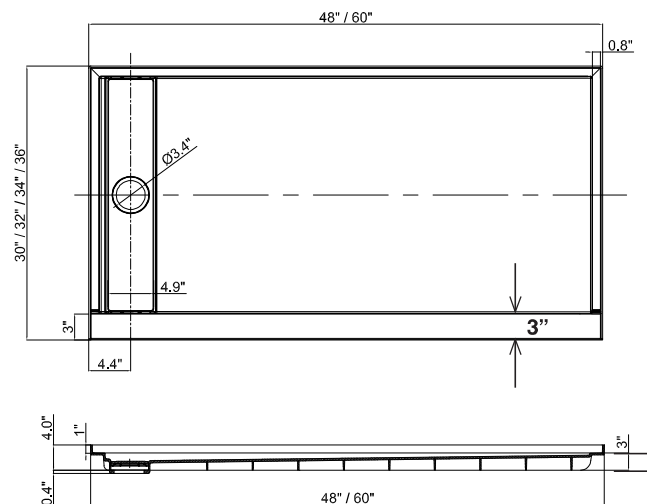

SMFL Classic Linear Base