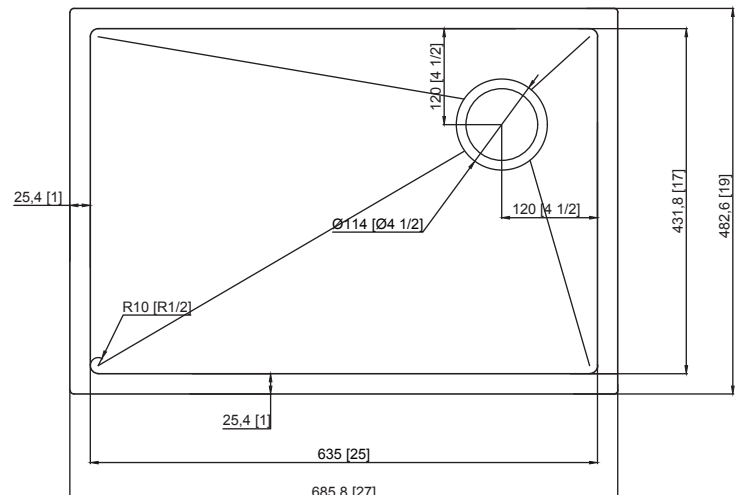

Features

- 27" (686) x 19" (559) x 10" (254) under mount kitchen sink
- Single compartment
- Bowl handcrafted from premium 18 gauge 304 stainless steel. Channel grooves in sink bottom direct water to drain.
- Right rear drain location
- Premium brushed finish
- 3/8" (10mm) radius corners
- 5mm sound deadening pads
- Fits 30" (762mm) minimum base cabinet width
- Kit includes sink, stainless steel sink bottom grid, stainless steel colander, stainless steel roller mat, wood cutting board and stainless steel standard sink strainer (see below)

Components Included

Warranty

- Lifetime Limited Residential Warranty/
  1 Year Limited Commercial Warranty

Specified Model

Model	SMKWSSU271910
Overall Dimensions	L27" x W19" x D10" L686 x W483 x D254
Bowl Dimensions	L25" x W17" x D10" L635 x W432 x D254
Drain Holes	3 5/8" (92mm)
Shipping Weight	40 lbs.
Material	18 GA./304 stainless steel
Installation Required	Under counter mounted template included

Codes/Standards

ASME A112.19.3/CSA B45.4

Notes

Install this product according to the installation instructions.