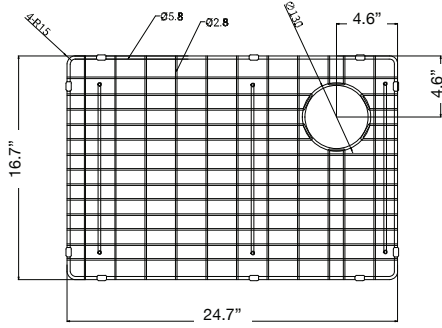

Features

- 27" (686) x 19" (559) x 10" (254) under mount kitchen sink
- Single compartment
- Bowl handcrafted from premium 18 gauge 304 stainless steel. Channel grooves in sink bottom direct water to drain.
- Right rear drain location
- Premium brushed finish
- 3/8" (10mm) radius corners
- 5mm sound deadening pads
- Fits 30" (762mm) minimum base cabinet width
- Kit includes sink, stainless steel sink bottom grid, stainless steel colander, stainless steel roller mat, wood cutting board and stainless steel standard sink strainer (see below)

Components Included

Warranty

- Lifetime Limited Residential Warranty/
1 Year Limited Commercial Warranty

Specified Model

Model	SMKWSSU271910
Overall Dimensions	L27" x W19" x D10" L686 x W483 x D254
Bowl Dimensions	L25" x W17" x D10" L635 x W432 x D254
Drain Holes	3 5/8" (92mm)
Shipping Weight	40 lbs.
Material	18 GA./304 stainless steel
Installation Required	Under counter mounted template included

Codes/Standards

ASME A112.19.3/CSA B45.4

Notes

Install this product according to the installation instructions.

Optional Accessories

Bottom Sink Grid

Colander

Cutting Board