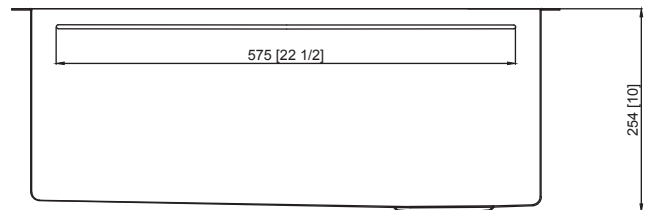

Features

- 27" (686) x 19" (559) x 10" (254) under mount kitchen sink
- Single compartment
- Bowl handcrafted from premium 18 gauge 304 stainless steel. Channel grooves in sink bottom direct water to drain.
- Right rear drain location
- Premium brushed finish
- 3/8" (10mm) radius corners
- 5mm sound deadening pads
- Fits 30" (762mm) minimum base cabinet width
- Kit includes sink, stainless steel sink bottom grid, stainless steel colander, stainless steel roller mat, wood cutting board and stainless steel standard sink strainer (see below)

Components Included

Warranty

- Lifetime Limited Residential Warranty/
  1 Year Limited Commercial Warranty

Specified Model

Model	SMKWSSU271910
Overall Dimensions	L27" x W19" x D10" L686 x W483 x D254
Bowl Dimensions	L25" x W17" x D10" L635 x W432 x D254
Drain Holes	3 5/8" (92mm)
Shipping Weight	40 lbs.
Material	18 GA./304 stainless steel
Installation Required	Under counter mounted template included

Codes/Standards

ASME A112.19.3/CSA B45.4

Notes

Install this product according to the installation instructions.