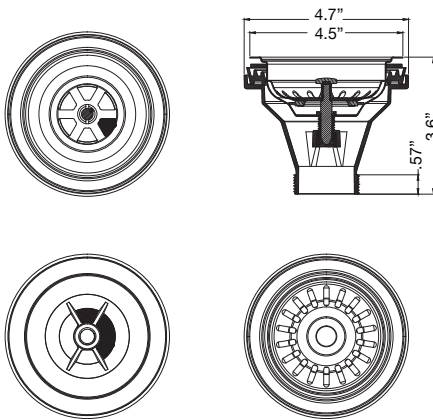

Std. Sink Strainer