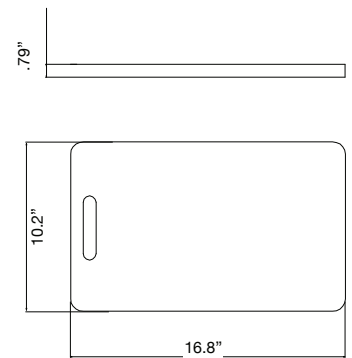

Cutting Board