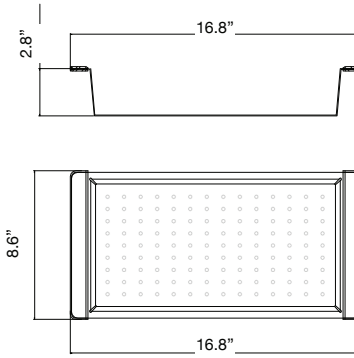

Features

- 27" (686) x 19" (559) x 10" (254) under mount kitchen sink
- Single compartment
- Bowl handcrafted from premium 18 gauge 304 stainless steel. Channel grooves in sink bottom direct water to drain.
- Right rear drain location
- Premium brushed finish
- 3/8" (10mm) radius corners
- 5mm sound deadening pads
- Fits 30" (762mm) minimum base cabinet width
- Kit includes sink, stainless steel sink bottom grid, stainless steel colander, stainless steel roller mat, wood cutting board and stainless steel standard sink strainer (see below)

Components Included

Warranty

- Lifetime Limited Residential Warranty/
1 Year Limited Commercial Warranty

Specified Model

Model	SMKWSSU271910
Overall Dimensions	L27" x W19" x D10" L686 x W483 x D254
Bowl Dimensions	L25" x W17" x D10" L635 x W432 x D254
Drain Holes	3 5/8" (92mm)
Shipping Weight	40 lbs.
Material	18 GA./304 stainless steel
Installation Required	Under counter mounted template included

Codes/Standards

ASME A112.19.3/CSA B45.4

Notes

Install this product according to the installation instructions.

Optional Accessories

Bottom Sink Grid

Colander

Cutting Board