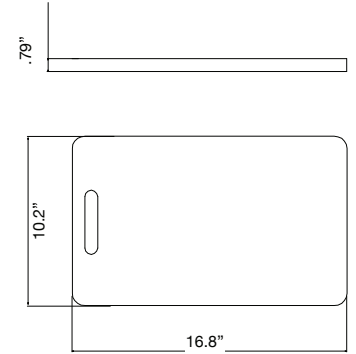

Cutting Board