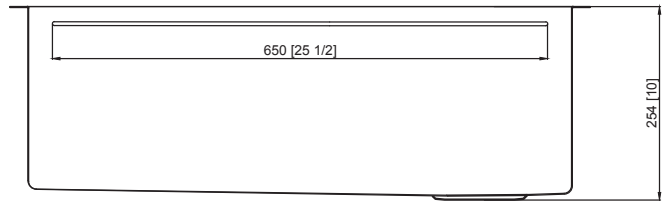

**Features**

- 30" (762) x 19" (483) x 10" (254) under mount kitchen sink
- Super single compartment
- Bowl handcrafted from premium 18 gauge 304 stainless steel. Channel grooves in sink bottom direct water to drain.
- Right rear drain location
- Premium brushed finish
- 3/8" (10mm) radius corners
- 5mm sound deadening pads
- Fits 33" (838mm) minimum base cabinet width
- Kit includes sink, stainless steel sink bottom grid, stainless steel colander, stainless steel roller mat, wood cutting board and stainless steel standard sink strainer (see below)

**Components Included**

**Warranty**

- Lifetime Limited Residential Warranty/  
1 Year Limited Commercial Warranty

**Specified Model**

Model	SMKWSSU301910
Overall Dimensions	L30" x W19" x D10" L762 x W483 x D254
Bowl Dimensions	L28" x W17" x D10" L711 x W432 x D254
Drain Holes	3 5/8" (92mm)
Shipping Weight	40 lbs.
Material	18 GA./304 stainless steel
Installation Required	Under counter mounted template included