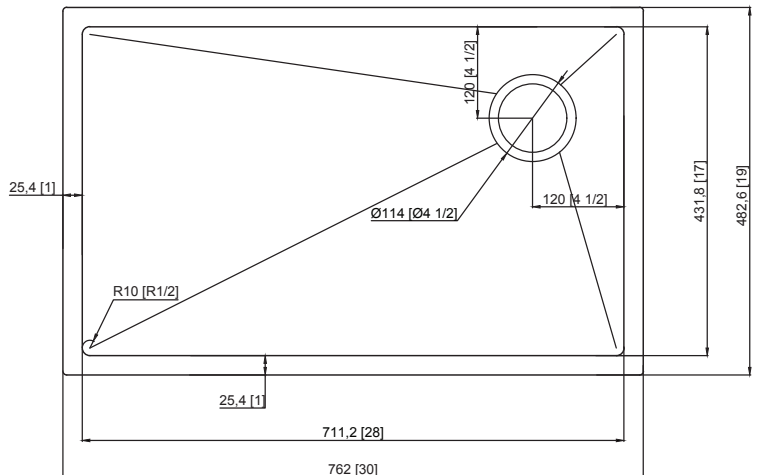

**Features**

- 30" (762) x 19" (483) x 10" (254) under mount kitchen sink
- Super single compartment
- Bowl handcrafted from premium 18 gauge 304 stainless steel. Channel grooves in sink bottom direct water to drain.
- Right rear drain location
- Premium brushed finish
- 3/8" (10mm) radius corners
- 5mm sound deadening pads
- Fits 33" (838mm) minimum base cabinet width
- Kit includes sink, stainless steel sink bottom grid, stainless steel colander, stainless steel roller mat, wood cutting board and stainless steel standard sink strainer (see below)

**Components Included**

**Warranty**

- Lifetime Limited Residential Warranty/  
1 Year Limited Commercial Warranty

**Specified Model**

Model	SMKWSSU301910
Overall Dimensions	L30" x W19" x D10" L762 x W483 x D254
Bowl Dimensions	L28" x W17" x D10" L711 x W432 x D254
Drain Holes	3 5/8" (92mm)
Shipping Weight	40 lbs.
Material	18 GA./304 stainless steel
Installation Required	Under counter mounted template included