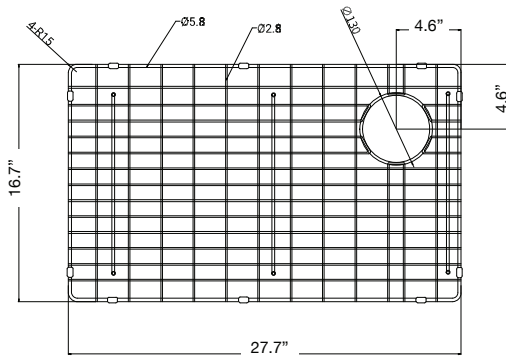

Optional Accessories

Bottom Sink Grid