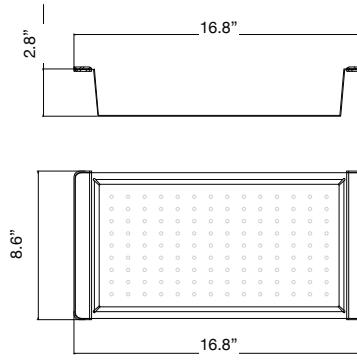

Optional Accessories

Colander