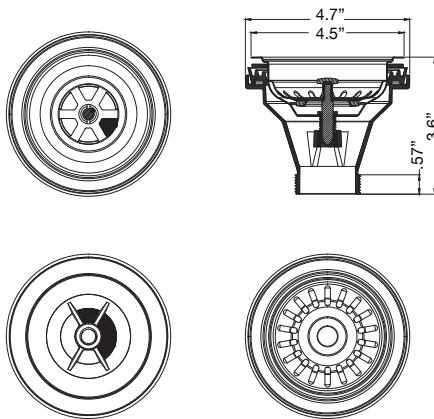

**Features**

- 30" (762) x 19" (483) x 10" (254) under mount kitchen sink
- Super single compartment
- Bowl handcrafted from premium 18 gauge 304 stainless steel. Channel grooves in sink bottom direct water to drain.
- Right rear drain location
- Premium brushed finish
- 3/8" (10mm) radius corners
- 5mm sound deadening pads
- Fits 33" (838mm) minimum base cabinet width
- Kit includes sink, stainless steel sink bottom grid, stainless steel colander, stainless steel roller mat, wood cutting board and stainless steel standard sink strainer (see below)

**Components Included**

**Warranty**

- Lifetime Limited Residential Warranty/  
1 Year Limited Commercial Warranty

**Specified Model**

Model	SMKWSSU301910
Overall Dimensions	L30" x W19" x D10" L762 x W483 x D254
Bowl Dimensions	L28" x W17" x D10" L711 x W432 x D254
Drain Holes	3 5/8" (92mm)
Shipping Weight	40 lbs.
Material	18 GA./304 stainless steel
Installation Required	Under counter mounted template included

**Codes/Standards**  
ASME A112.19.3/CSA B45.4

**Notes**  
Install this product according to the installation instructions.

**Optional Accessories**

**Bottom Sink Grid**

**Colander**

**Cutting Board**

**Std. Sink Strainer**