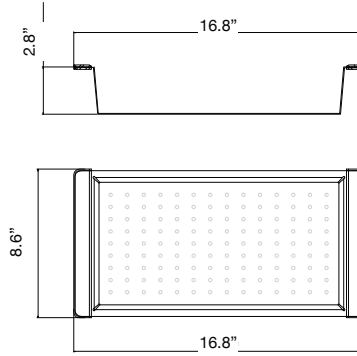

Features

- 33" (838) x 19" (483) x 10" (254) under mount kitchen sink
- Super single compartment that is the size of a double bowl sink
- Bowl handcrafted from premium 18 gauge 304 stainless steel. Channel grooves in sink bottom direct water to drain.
- Right rear drain location
- Premium brushed finish
- 3/8" (10mm) radius corners
- 5mm sound deadening pads
- Fits 36" (914mm) minimum base cabinet width
- Kit includes sink, stainless steel sink bottom grid, stainless steel colander, stainless steel roller mat, wood cutting board and stainless steel standard sink strainer (see below)

Components Included

Warranty

- Lifetime Limited Residential Warranty/
1 Year Limited Commercial Warranty

Specified Model

Model	SMKWSSU331910
Overall Dimensions	L33" x W19" x D10" L838 x W483 x D254
Bowl Dimensions	L31" x W17" x D10" L787 x W432 x D254
Drain Holes	3 5/8" (92mm)
Shipping Weight	40 lbs.
Material	18 GA./304 stainless steel
Installation Required	Under counter mounted template included

Codes/Standards
ASME A112.19.3/CSA B45.4

Notes
Install this product according to the installation instructions.

Optional Accessories

Bottom Sink Grid

Colander

Cutting Board

Std. Sink Strainer

Roller Mat