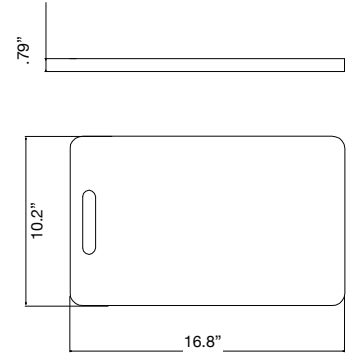

Cutting Board