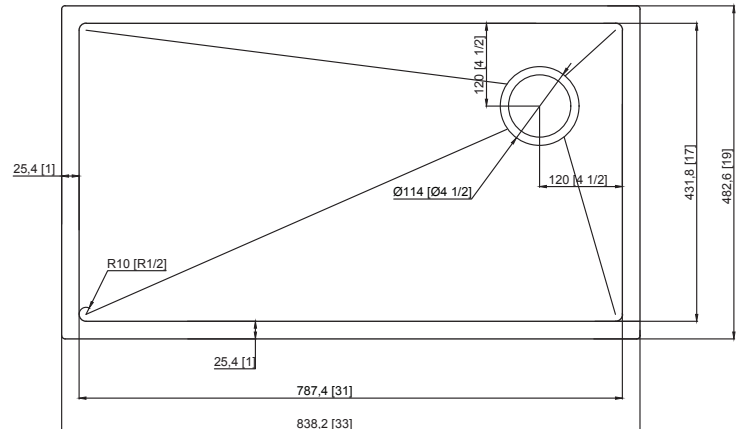

Features

- 33" (838) x 19" (483) x 10" (254) under mount kitchen sink
- Super single compartment that is the size of a double bowl sink
- Bowl handcrafted from premium 18 gauge 304 stainless steel. Channel grooves in sink bottom direct water to drain.
- Right rear drain location
- Premium brushed finish
- 3/8" (10mm) radius corners
- 5mm sound deadening pads
- Fits 36" (914mm) minimum base cabinet width
- Kit includes sink, stainless steel sink bottom grid, stainless steel colander, stainless steel roller mat, wood cutting board and stainless steel standard sink strainer (see below)

Components Included

Warranty

- Lifetime Limited Residential Warranty/
1 Year Limited Commercial Warranty

Specified Model

Model	SMKWSSU331910
Overall Dimensions	L33" x W19" x D10" L838 x W483 x D254
Bowl Dimensions	L31" x W17" x D10" L787 x W432 x D254
Drain Holes	3 5/8" (92mm)
Shipping Weight	40 lbs.
Material	18 GA./304 stainless steel
Installation Required	Under counter mounted template included