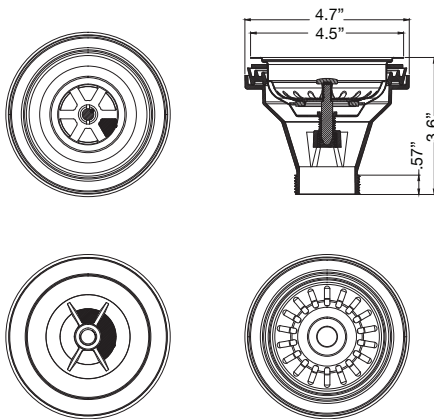

Features

- 33" (838) x 19" (483) x 10" (254) under mount kitchen sink
- Super single compartment that is the size of a double bowl sink
- Bowl handcrafted from premium 18 gauge 304 stainless steel. Channel grooves in sink bottom direct water to drain.
- Right rear drain location
- Premium brushed finish
- 3/8" (10mm) radius corners
- 5mm sound deadening pads
- Fits 36" (914mm) minimum base cabinet width
- Kit includes sink, stainless steel sink bottom grid, stainless steel colander, stainless steel roller mat, wood cutting board and stainless steel standard sink strainer (see below)

Components Included

Warranty

- Lifetime Limited Residential Warranty/
1 Year Limited Commercial Warranty

Specified Model

Model	SMKWSSU331910
Overall Dimensions	L33" x W19" x D10" L838 x W483 x D254
Bowl Dimensions	L31" x W17" x D10" L787 x W432 x D254
Drain Holes	3 5/8" (92mm)
Shipping Weight	40 lbs.
Material	18 GA./304 stainless steel
Installation Required	Under counter mounted template included

Codes/Standards
ASME A112.19.3/CSA B45.4

Notes
Install this product according to the installation instructions.

Optional Accessories

Bottom Sink Grid

Colander

Cutting Board

Std. Sink Strainer

Roller Mat