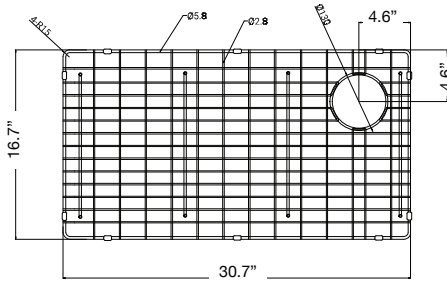

Optional Accessories

Bottom Sink Grid