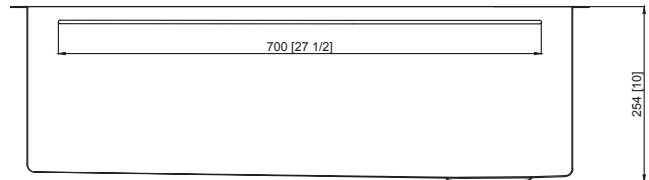

Features

- 33" (838) x 19" (483) x 10" (254) under mount kitchen sink
- Super single compartment that is the size of a double bowl sink
- Bowl handcrafted from premium 18 gauge 304 stainless steel. Channel grooves in sink bottom direct water to drain.
- Right rear drain location
- Premium brushed finish
- 3/8" (10mm) radius corners
- 5mm sound deadening pads
- Fits 36" (914mm) minimum base cabinet width
- Kit includes sink, stainless steel sink bottom grid, stainless steel colander, stainless steel roller mat, wood cutting board and stainless steel standard sink strainer (see below)

Components Included

Warranty

- Lifetime Limited Residential Warranty/
1 Year Limited Commercial Warranty

Specified Model

Model	SMKWSSU331910
Overall Dimensions	L33" x W19" x D10" L838 x W483 x D254
Bowl Dimensions	L31" x W17" x D10" L787 x W432 x D254
Drain Holes	3 5/8" (92mm)
Shipping Weight	40 lbs.
Material	18 GA./304 stainless steel
Installation Required	Under counter mounted template included