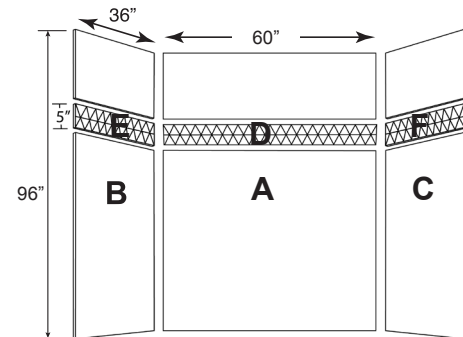

Deco Strips Specified Models:

	Kits	Wall Color	Overall Size	Recommended Deco Strips	Weight (lbs.)
☐	SMLWKD603696-	181	60" x 36" x 96"	DW / WG / FW	257
☐	SMLWKD603696-	185	60" x 36" x 96"	PC / HO	257
☐	SMLWKD603696-	186/190	60" x 36" x 96"	DW / WG / HO	257

SMLWKD603696 includes SMLWK603696 3-pc wall kit, SMDSHK 3-pc Deco Strip Kit (2) 5"h x 36"w, (1) 5"h x 60"w. Deco Strips are .25" thick.