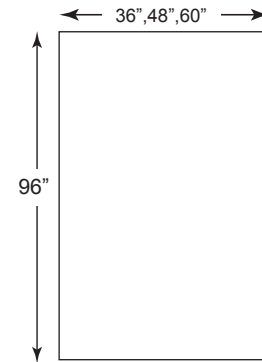

Single Panel Specified Model:

	SIZE	MODEL NO.	DESCRIPTION	Width	Height	Weight (lbs)
SHOWER WALL PANEL 96"						
☐	36" x 96"	SMLW3696	Shower Wall	36"	96"	64
☐	48" x 96"	SMLW4896	Shower Wall	48"	96"	85
☐	60" x 96"	SMLW6096	Shower Wall	60"	96"	107

(10 Pack 96" Single Panels Available to Order)

Recommended Adhesives (sold separately)

- 72" H Kits: (3) T100 clear & (2) T200 color-matched, mildew-resistant silicone
- 96" H Kits: (2) T200 color-matched mildew-resistant silicone