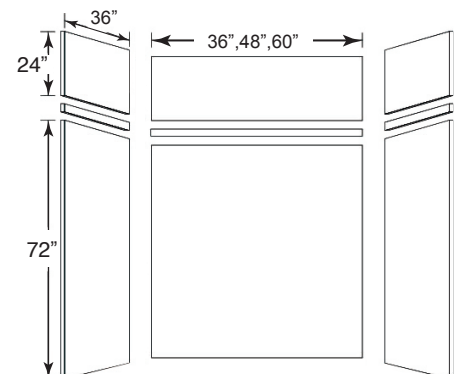

COLORS

- 4 Pattern Colors

OPTIONS

- Storage pods, grab bars, storage shelves, flat inside corner molding and outside corner trims.

SMLWK603296-181 shown with SMFSL6032R-01 Shower Base

Wall Kits

Specified Model:

	SIZE	MODEL NO.	Width	Depth	Height	Weight(lbs)
SHOWER WALL KITS 72"						
<input type="checkbox"/>	36" x 36" x 72"	SMLWK363672	36"	36"	72"	156
<input type="checkbox"/>	48" x 36" x 72"	SMLWK483672	48"	36"	72"	168
<input type="checkbox"/>	60" x 36" x 72"	SMLWK603672	60"	36"	72"	190
<input type="checkbox"/>	60" x 48" x 72"	SMLWK604872	60"	48"	72"	254
<input type="checkbox"/>	60" x 60" x 72"	SMLWK606072	60"	60"	72"	317
SHOWER WALL KITS 96"						
<input type="checkbox"/>	36" x 36" x 96"	SMLWK363696	36"	36"	96"	193
<input type="checkbox"/>	48" x 36" x 96"	SMLWK483696	48"	36"	96"	223
<input type="checkbox"/>	60" x 36" x 96"	SMLWK603696	60"	36"	96"	252
<input type="checkbox"/>	60" x 48" x 96"	SMLWK604896	60"	48"	96"	336
<input type="checkbox"/>	60" x 60" x 96"	SMLWK606096	60"	60"	96"	420

Transition Wall Kits

Specified Model:

	SIZE	MODEL NO.	Width	Depth	Height	Weight(lbs)
TRANSITION SHOWER WALL KITS 72"/24"						
<input type="checkbox"/>	36"x36"x72"/24"	SMLWKX36367224	36"	36"	96"	195
<input type="checkbox"/>	48"x36"x72"/24"	SMLWKX48367224	48"	36"	96"	226
<input type="checkbox"/>	60"x36"x72"/24"	SMLWKX60367224	60"	36"	96"	257

	SIZE	MODEL NO.	DESCRIPTION	Width	Height	Weight (lbs)
SHOWER WALL PANEL 96"						
<input type="checkbox"/>	36" x 96"	SMLW3696	Shower Wall	36"	96"	64
<input type="checkbox"/>	48" x 96"	SMLW4896	Shower Wall	48"	96"	85
<input type="checkbox"/>	60" x 96"	SMLW6096	Shower Wall	60"	96"	107