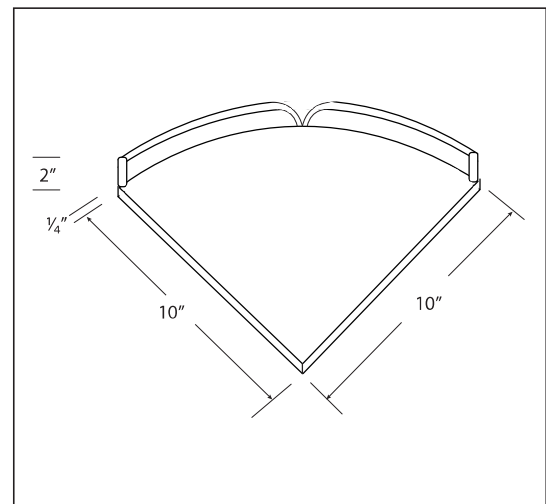

Specified: MARBLE Colors

Marble Colors	
☐	47(V) Carrara
☐	48(V) Butterscotch
☐	49(V) Creme
☐	50(V) Moonstone