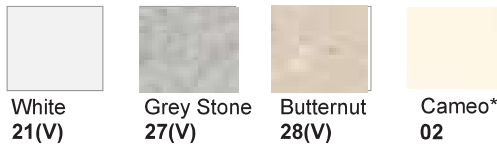

FEATURES

- Attractive compressed solid surface matches all Monterey walls
- Large 10" x 10" Curving Shelf supports most bottles
- Includes installation hardware for a simple install
- Surface is smooth and easy to clean

Specified Model

	Model	Width	Length	Front	Wt.
<input type="checkbox"/>	SMMCS1010	10"	10"	8½"	4.5

Colors match both the tile and velvet finishes

Specified: CLASSIC Colors

Classic Colors	
<input type="checkbox"/>	21(V) White
<input type="checkbox"/>	27(V) Grey Stone
<input type="checkbox"/>	28(V) Butternut
<input type="checkbox"/>	02 Cameo

*Cameo is solid color, not available in the tile and velvet finishes

Specified: MARBLE Colors

Marble Colors	
<input type="checkbox"/>	47(V) Carrara
<input type="checkbox"/>	48(V) Butterscotch
<input type="checkbox"/>	49(V) Creme
<input type="checkbox"/>	50(V) Moonstone