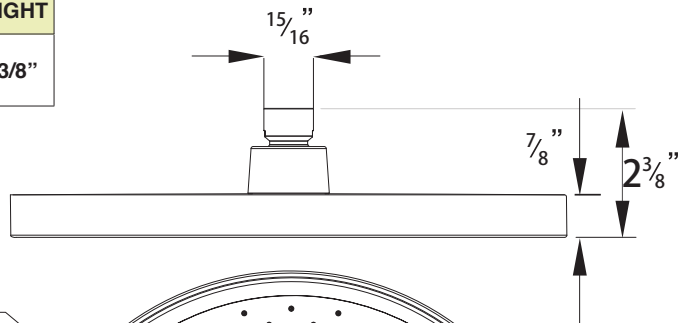

1-Function 10-1/4" Showerhead Astra SMMSHA10R-

FEATURES

- Astra round showerhead
- Size: 10-1/4"
- Single rain function
- ABS material with silicone nozzels.
- Max Flow Rate: 2.5 GPM (8.5-9 L / min) @ 30psi
- Connection G 1/2"
- Lifetime Limited Residential /
- 1-Year Limited Commercial Warranty

Specified Model

MODEL NO.	DESCRIPTION	LENGTH	WIDTH	HEIGHT
SMMHSA10R	1-Function 10-1/4" Showerhead	10-1/4"	10-1/4"	2-3/8"

To Be Specified: Finish

<input type="checkbox"/>	PC Polished Chrome
<input type="checkbox"/>	BN Brushed Nickel
<input type="checkbox"/>	MB Matte Black