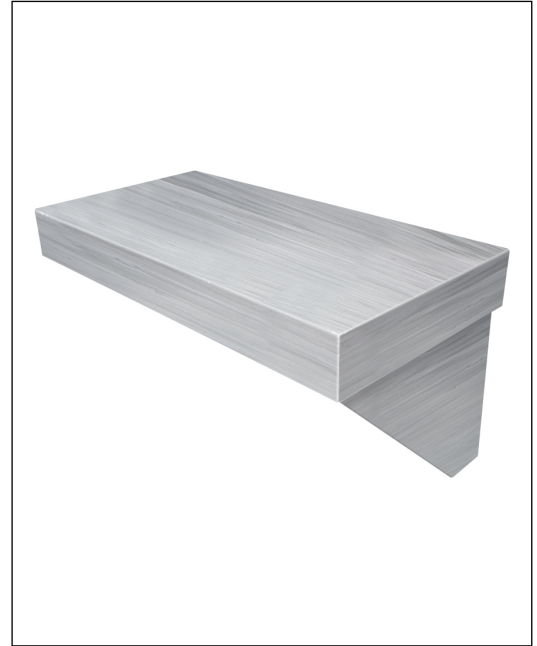

FEATURES

- Solid surface material.
- 2-7/8" H bold front edge.
- Supported by heavy duty 304 steel support bracket attached to wall.
- Seat supports 250 lbs. capacity
- Mounting hardware included.

FINISH

- Available colors match Luxura and Monterey shower walls. Complimentary colors available for Trinity, Silhouette and Pioneer.

WARRANTY

- Lifetime Limited Residential / 5 Year Commercial

INSTALLATION REQUIREMENT

- Wood blocking is preferable behind all wall surfaces. Use framing studs for mounting when available. If wood blocking is not available, the following fasteners are suggested: Tile/Masonry-Plastic or lead Anchors Plaster/drywall-Toggle bolts.