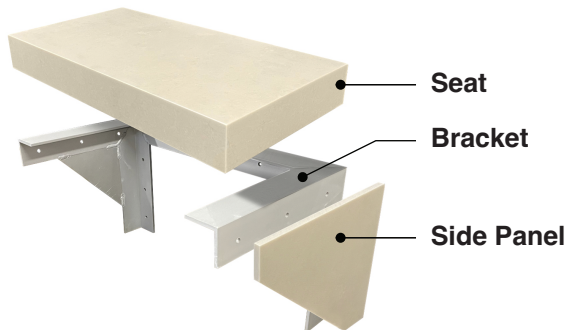

To Be Specified:

	Model	Length	Width	Height	Wt.
☐	SMRSK2412	24"	12 1/2"	3"	22