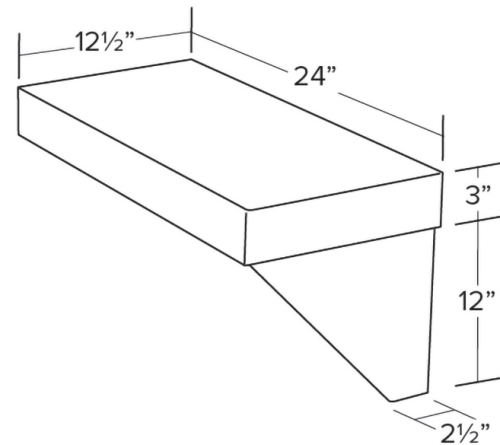

To Be Specified:

	Model	Length	Width	Height	Wt.
☐	SMRSK2412	24"	12 1/2"	3"	22