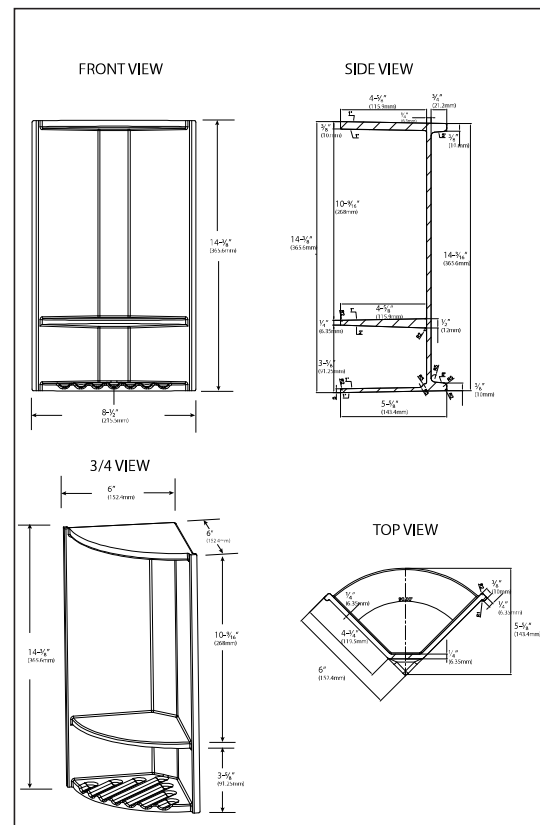

Specified: MARBLE Colors

Marble Colors	
☐	47(V) Carrara
☐	48(V) Butterscotch
☐	49(V) Creme
☐	50(V) Moonstone

Carrara
47(V)

Butterscotch
48(V)

Creme
49(V)

Moonstone
50(V)