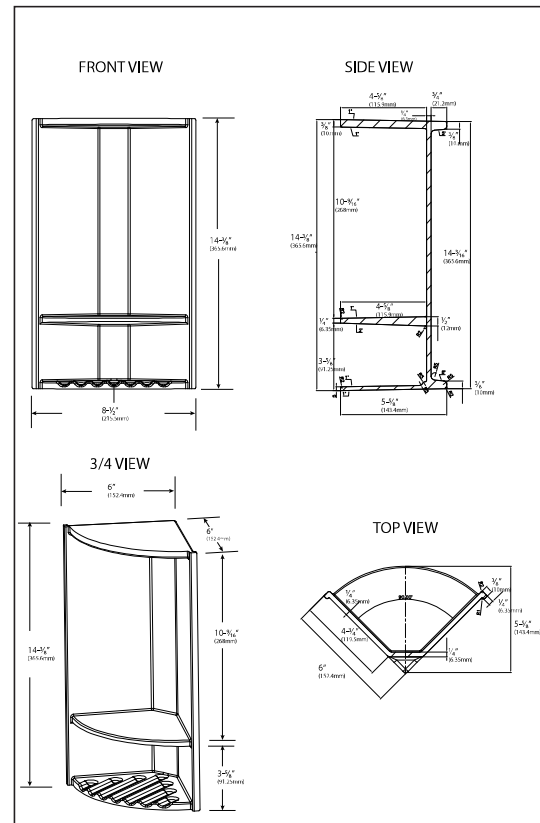

Specified: MARBLE Colors

Marble Colors	
☐	47(V) Carrara
☐	48(V) Butterscotch
☐	49(V) Creme
☐	50(V) Moonstone

Carrara
47(V)

Butterscotch
48(V)

Creme
49(V)

Moonstone
50(V)