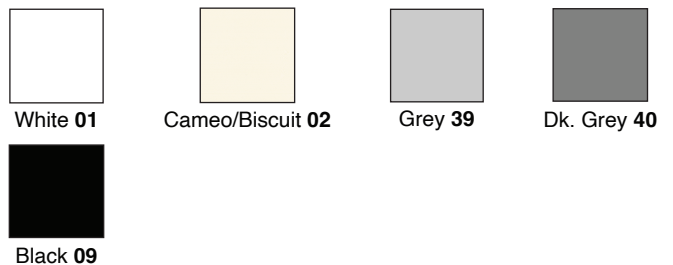

Complimentary Colors