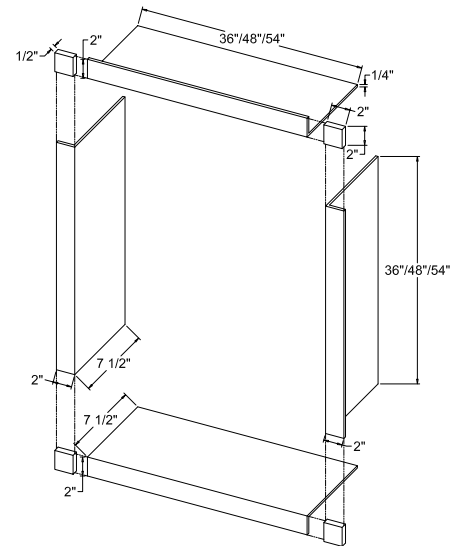

FEATURES

- Solid surface material.
- Includes 8 pieces: four square corner blocks, one horizontal sill panel, two vertical and one horizontal jamb panel.
- Trim is trimmable
- Mounting hardware included.

Specified Model

	MODEL NO.	DESCRIPTION	Depth	Height	Width	Weight
WINDOW TRIM KIT with CORNER BLOCKS						
<input type="checkbox"/>	SMWTBK367	Window Kit	7 1/2"	36"	36"	20 lbs.
<input type="checkbox"/>	SMWTBK487	Window Kit	7 1/2"	48"	48"	25 lbs.
<input type="checkbox"/>	SMWTBK547	Window Kit	7 1/2"	54"	54"	30 lbs.