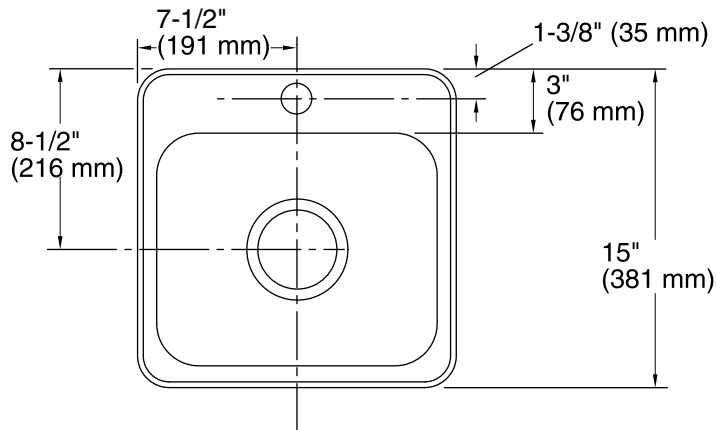

Single Basin Entertainment Sink B153-1

Features

- Single bowl.
- Single faucet hole.
- Includes SilentShield™ sound-absorption technology.
- Designer styling with rounded corners.
- Ledge-back
- Satin-sanded deck and buffed basin finish.
- 15" (38.1 cm) x 15" (38.1 cm) x 5-1/2" (14 cm)

8-15-2016 04:35

Single Basin Entertainment Sink
B153-1

Stud Mounting
Provides Easy
Installation

Technical Information

All product dimensions are nominal.

- Installation: Top-mount, Top-mount
- Bowl area (Only) Length: 13-1/4" (337 mm)
Width: 11" (279 mm)
Bowl depth: 5-9/16" (141 mm)
Water depth: 5-9/16" (141 mm)
- Number of deck holes: 1
- Faucet hole(s): 1-7/16" (37 mm)
- Drain hole: 3-3/4" (94 mm)