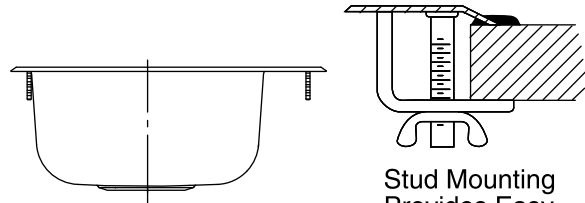

Single Basin Entertainment Sink B153-1

Features

- Single bowl.
- Single faucet hole.
- Includes SilentShield™ sound-absorption technology.
- Designer styling with rounded corners.
- Ledge-back
- Satin-sanded deck and buffed basin finish.
- 15" (38.1 cm) x 15" (38.1 cm) x 5-1/2" (14 cm)

8-15-2016 04:35

Single Basin Entertainment Sink
B153-1

Stud Mounting
Provides Easy
Installation

Technical Information

All product dimensions are nominal.

- Installation: Top-mount, Top-mount
- Bowl area (Only) Length: 13-1/4" (337 mm)
Width: 11" (279 mm)
Bowl depth: 5-9/16" (141 mm)
Water depth: 5-9/16" (141 mm)
- Number of deck holes: 1
- Faucet hole(s): 1-7/16" (37 mm)
- Drain hole: 3-3/4" (94 mm)