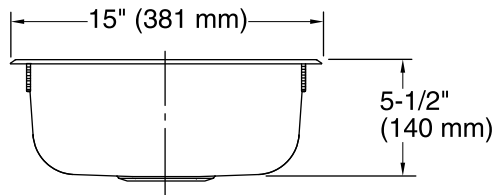

Single Basin Entertainment Sink B153-1

Features

- Single bowl.
- Single faucet hole.
- Includes SilentShield™ sound-absorption technology.
- Designer styling with rounded corners.
- Ledge-back
- Satin-sanded deck and buffed basin finish.
- 15" (38.1 cm) x 15" (38.1 cm) x 5-1/2" (14 cm)

8-15-2016 04:35

Single Basin Entertainment Sink
B153-1

Stud Mounting
Provides Easy
Installation

Technical Information

All product dimensions are nominal.

- Installation: Top-mount, Top-mount
- Bowl area (Only) Length: 13-1/4" (337 mm)
Width: 11" (279 mm)
Bowl depth: 5-9/16" (141 mm)
Water depth: 5-9/16" (141 mm)
- Number of deck holes: 1
- Faucet hole(s): 1-7/16" (37 mm)
- Drain hole: 3-3/4" (94 mm)