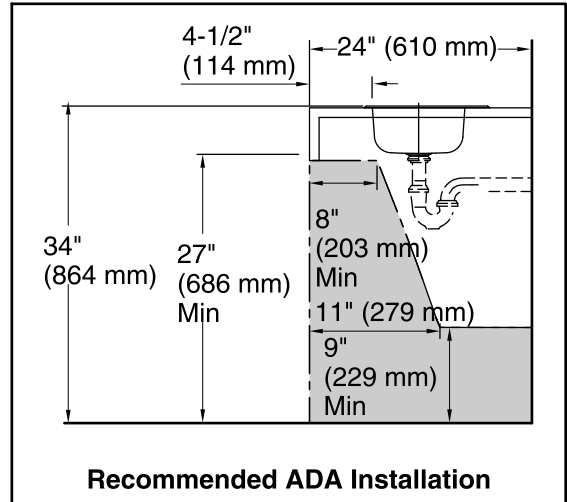

Single Basin Entertainment Sink B153-1

Features

- Single bowl.
- Single faucet hole.
- Includes SilentShield™ sound-absorption technology.
- Designer styling with rounded corners.
- Ledge-back
- Satin-sanded deck and buffed basin finish.
- 15" (38.1 cm) x 15" (38.1 cm) x 5-1/2" (14 cm)

Material

- 20-gauge stainless steel.

Installation

- Top-mount

Optional Accessories

7400 Duostrainer™ Sink Strainer

ADA

Codes/Standards

-

USA/Canada: 1-800-STERLING (1-800-783-7546)

Kohler Co. reserves the right to make revisions without notice to product specifications.

For the most current Specification Sheet, go to www.sterlingplumbing.com.

8-15-2016 04:35

Single Basin Entertainment Sink
B153-1

Stud Mounting
Provides Easy
Installation

Technical Information

All product dimensions are nominal.

- Installation: Top-mount, Top-mount
- Bowl area (Only) Length: 13-1/4" (337 mm)
Width: 11" (279 mm)
Bowl depth: 5-9/16" (141 mm)
Water depth: 5-9/16" (141 mm)
- Number of deck holes: 1
- Faucet hole(s): 1-7/16" (37 mm)
- Drain hole: 3-3/4" (94 mm)